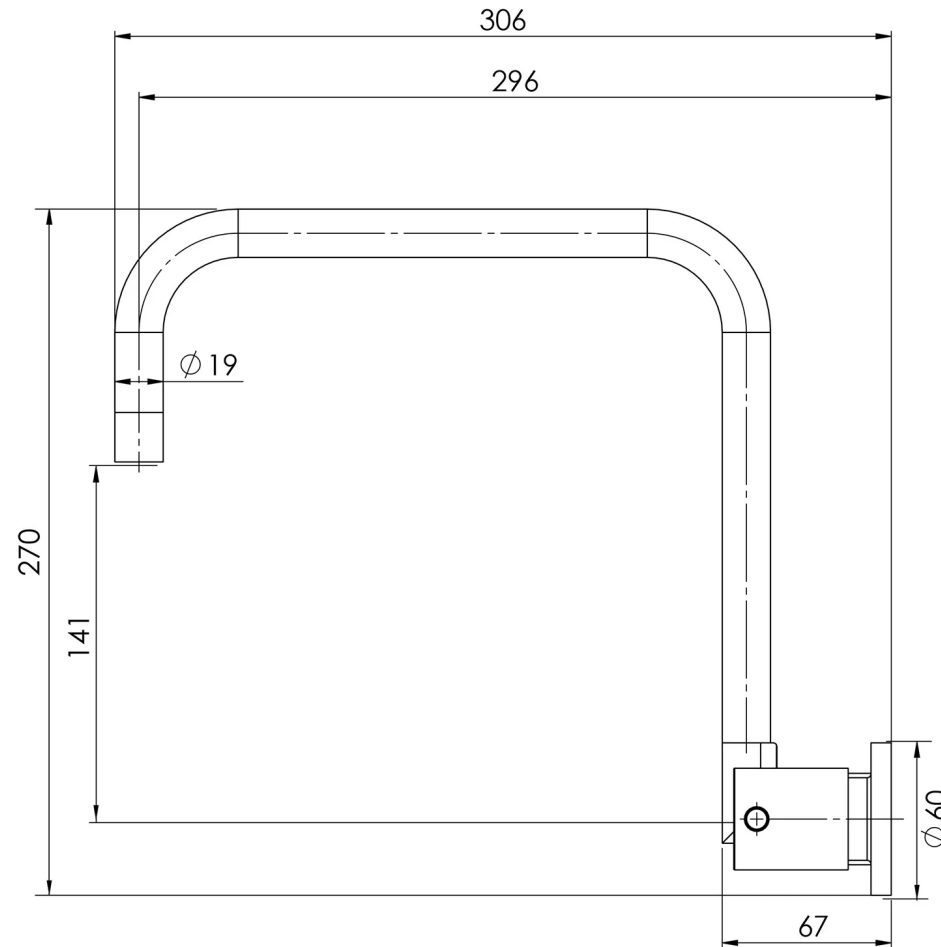

VIVID PIN LEVER

VIVID PIN LEVER WALL SINK SET SQUARELINE

SPECIFICATIONS

AVAILABLE IN

VP815 CHR
Chrome

INFORMATION

Temperature Rating
1 - 75°C

Pressure Rating
150 - 500kPa

Please visit <https://www.phoenixtapware.com.au/warranty> to view the full warranty

While we aim to ensure the specifications shown are correct at time of printing, Phoenix Tapware reserves the right to make modifications without prior notice. Always use the physical product measurements for mark-ups and roughing-in as the line drawing shown may differ from the actual product over time. All measurements are shown in millimetres. Colours may vary from image shown.