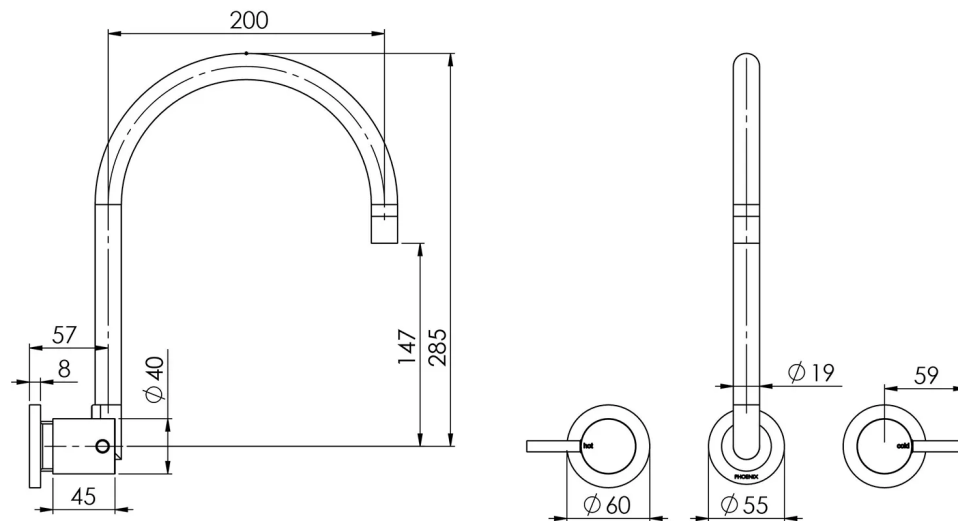

VIVID PIN LEVER

VIVID PIN LEVER WALL SINK SET GOOSENECK

SPECIFICATIONS

AVAILABLE IN

VP810 CHR
Chrome

INFORMATION

Temperature Rating
1 - 75°C

Pressure Rating
150 - 500kPa

Please visit <https://www.phoenixtapware.com.au/warranty> to view the full warranty

While we aim to ensure the specifications shown are correct at time of printing, Phoenix Tapware reserves the right to make modifications without prior notice. Always use the physical product measurements for mark-ups and roughing-in as the line drawing shown may differ from the actual product over time. All measurements are shown in millimetres. Colours may vary from image shown.