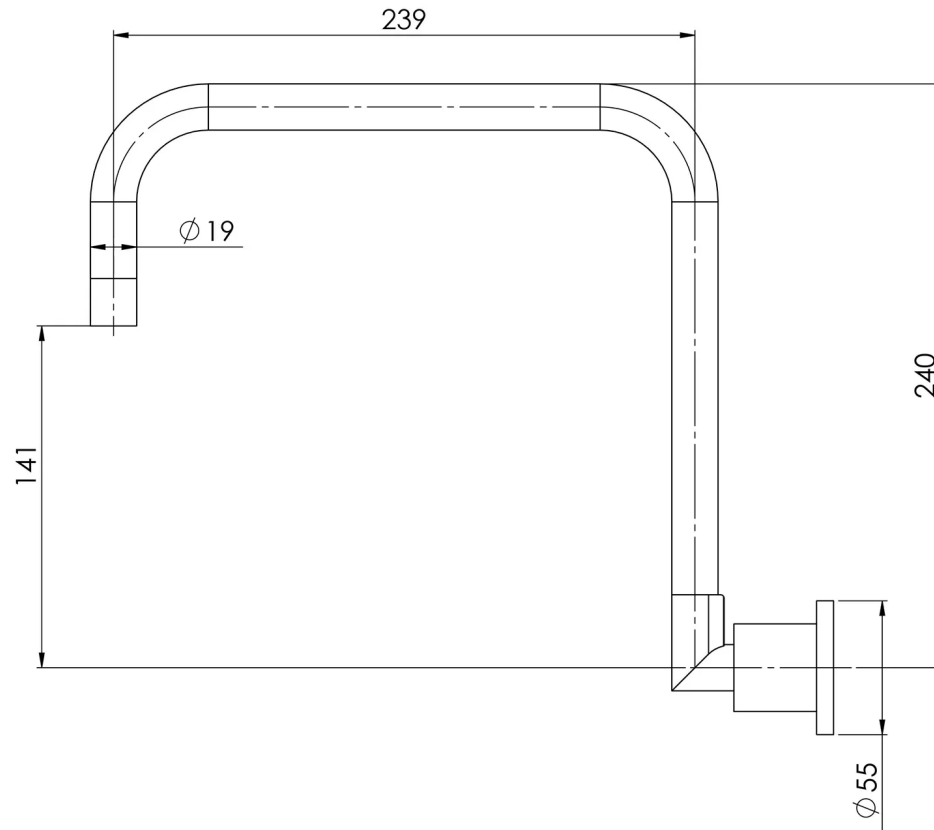

# VIVID PIN LEVER

VIVID PIN LEVER WALL SINK OUTLET 240MM SQUARELINE

## SPECIFICATIONS

Please visit <https://www.phoenixtapware.com.au/warranty> to view the full warranty

While we aim to ensure the specifications shown are correct at time of printing, Phoenix Tapware reserves the right to make modifications without prior notice. Always use the physical product measurements for mark-ups and roughing-in as the line drawing shown may differ from the actual product over time. All measurements are shown in millimetres. Colours may vary from image shown.