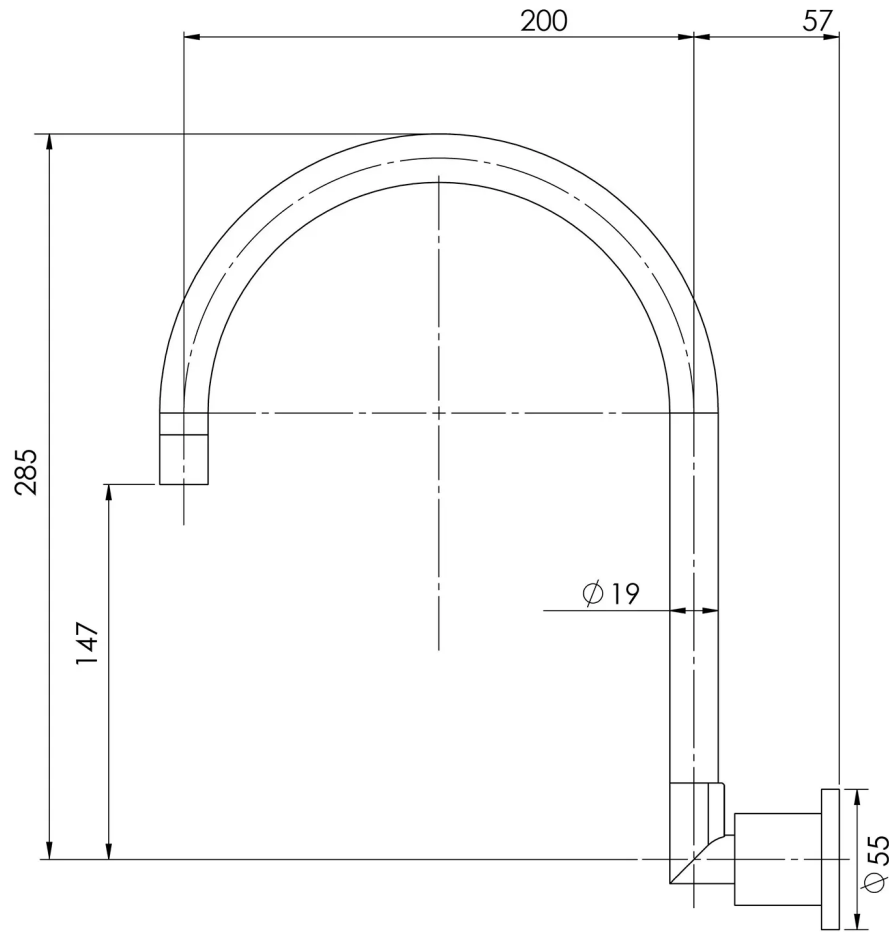

# VIVID PIN LEVER

VIVID PIN LEVER WALL SINK OUTLET 200MM GOOSENECK

## SPECIFICATIONS

Please visit <https://www.phoenixtapware.com.au/warranty> to view the full warranty

While we aim to ensure the specifications shown are correct at time of printing, Phoenix Tapware reserves the right to make modifications without prior notice. Always use the physical product measurements for mark-ups and roughing-in as the line drawing shown may differ from the actual product over time. All measurements are shown in millimetres. Colours may vary from image shown.