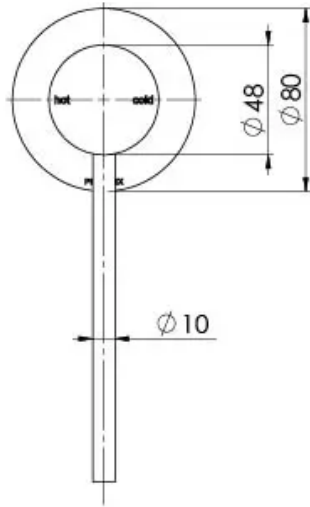

VIVID

VIVID SHOWER / WALL MIXER EXTENDED LEVER

SPECIFICATIONS

AVAILABLE IN

VE780
Chrome

INFORMATION

Temperature Rating
1 - 75°C

Pressure Rating
150 - 500kPa

MAINTENANCE AND CARE:

- All surfaces should be cleaned with mild liquid detergent or soap and water.
- Do not use cream cleaners or citrus based cleaning products, as they are abrasive.
- Use of unsuitable cleaning agents may damage the surface.
- Any damage caused in this way will not be covered by warranty.

Please visit <https://www.phoenixtapware.com.au/warranty> to view the full warranty