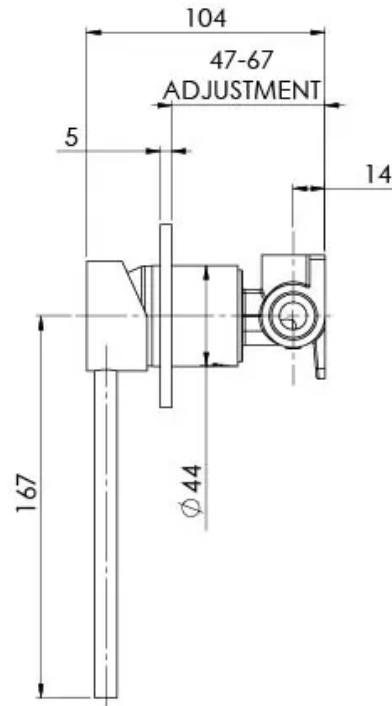

VIVID

VIVID SHOWER / WALL MIXER EXTENDED LEVER

SPECIFICATIONS

AVAILABLE IN

VE780
Chrome

INFORMATION

Temperature Rating
1 - 75°C

Pressure Rating
150 - 500kPa

MAINTENANCE AND CARE:

- All surfaces should be cleaned with mild liquid detergent or soap and water.
- Do not use cream cleaners or citrus based cleaning products, as they are abrasive.
- Use of unsuitable cleaning agents may damage the surface.
- Any damage caused in this way will not be covered by warranty.

Please visit <https://www.phoenixtapware.com.au/warranty> to view the full warranty