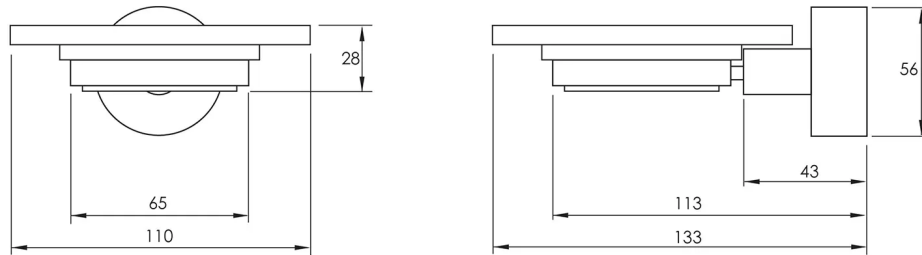

VIVID

VIVID SOAP DISH

SPECIFICATIONS

AVAILABLE IN

VA895 CHR
Chrome

INFORMATION

MAINTENANCE AND CARE:

- All surfaces should be cleaned with mild liquid detergent or soap and water.
- Do not use cream cleaners or citrus based cleaning products, as they are abrasive.
- Use of unsuitable cleaning agents may damage the surface.
- Any damage caused in this way will not be covered by warranty.

Please visit <https://www.phoenixtapware.com.au/warranty> to view the full warranty

While we aim to ensure the specifications shown are correct at time of printing, Phoenix Tapware reserves the right to make modifications without prior notice. Always use the physical product measurements for mark-ups and roughing-in as the line drawing shown may differ from the actual product over time. All measurements are shown in millimetres. Colours may vary from image shown.

Ph: +61 3 9780 4200
31/10/2023
phoenixtapware.com.au