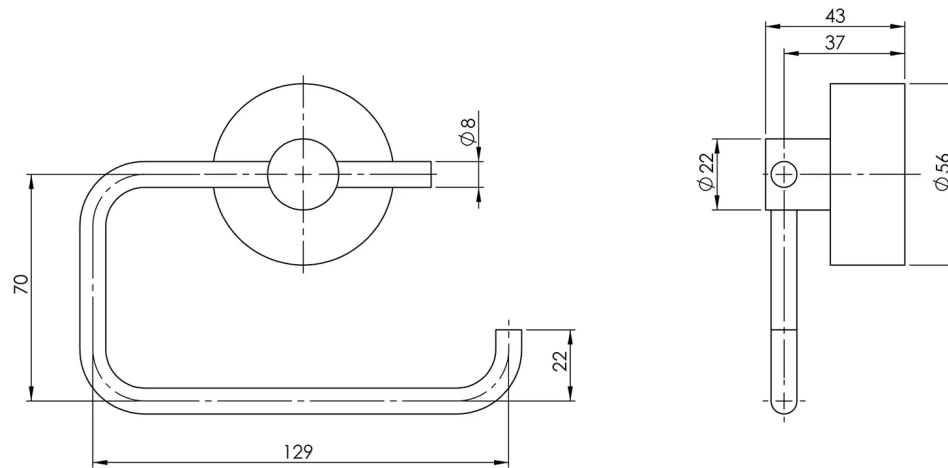

VIVID

VIVID TOILET ROLL HOLDER

SPECIFICATIONS

AVAILABLE IN

VA892 CHR
Chrome

INFORMATION

MAINTENANCE AND CARE:

- All surfaces should be cleaned with mild liquid detergent or soap and water.
- Do not use cream cleaners or citrus based cleaning products, as they are abrasive.
- Use of unsuitable cleaning agents may damage the surface.
- Any damage caused in this way will not be covered by warranty.

Please visit <https://www.phoenixtapware.com.au/warranty> to view the full warranty

While we aim to ensure the specifications shown are correct at time of printing, Phoenix Tapware reserves the right to make modifications without prior notice. Always use the physical product measurements for mark-ups and roughing-in as the line drawing shown may differ from the actual product over time. All measurements are shown in millimetres. Colours may vary from image shown.

Ph: +61 3 9780 4200
01/11/2023
phoenixtapware.com.au