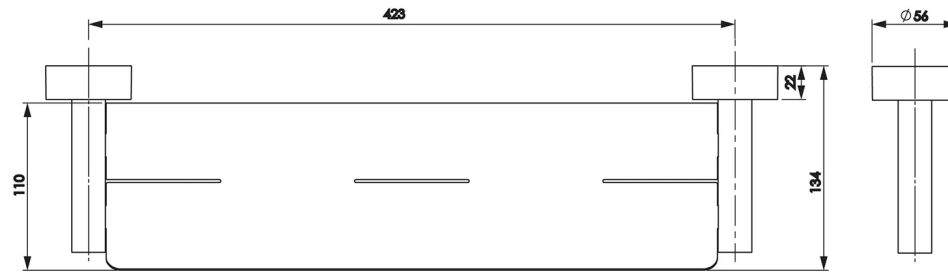

VIVID

VIVID METAL SHELF

SPECIFICATIONS

AVAILABLE IN

VA886 CHR
Chrome

INFORMATION

MAINTENANCE AND CARE:

- All surfaces should be cleaned with mild liquid detergent or soap and water.
- Do not use cream cleaners or citrus based cleaning products, as they are abrasive.
- Use of unsuitable cleaning agents may damage the surface.
- Any damage caused in this way will not be covered by warranty.

Please visit <https://www.phoenixtapware.com.au/warranty> to view the full warranty

While we aim to ensure the specifications shown are correct at time of printing, Phoenix Tapware reserves the right to make modifications without prior notice. Always use the physical product measurements for mark-ups and roughing-in as the line drawing shown may differ from the actual product over time. All measurements are shown in millimetres. Colours may vary from image shown.

Ph: +61 3 9780 4200
31/10/2023
phoenixtapware.com.au