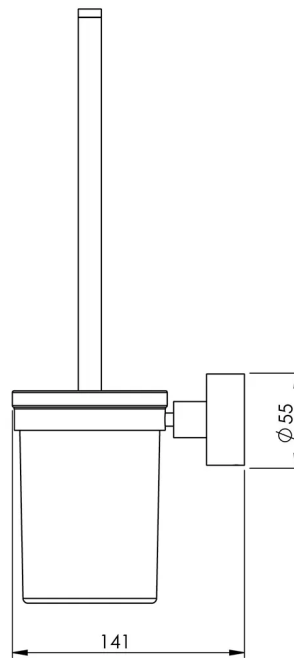

VIVID

VIVID TOILET BRUSH & HOLDER

SPECIFICATIONS

AVAILABLE IN

VA50800C
Chrome

INFORMATION

MAINTENANCE AND CARE:

- All surfaces should be cleaned with mild liquid detergent or soap and water.
- Do not use cream cleaners or citrus based cleaning products, as they are abrasive.
- Use of unsuitable cleaning agents may damage the surface.
- Any damage caused in this way will not be covered by warranty.

Please visit <https://www.phoenixtapware.com.au/warranty> to view the full warranty

While we aim to ensure the specifications shown are correct at time of printing, Phoenix Tapware reserves the right to make modifications without prior notice. Always use the physical product measurements for mark-ups and roughing-in as the line drawing shown may differ from the actual product over time. All measurements are shown in millimetres. Colours may vary from image shown.

Ph: +61 3 9780 4200
31/10/2023
phoenixtapware.com.au