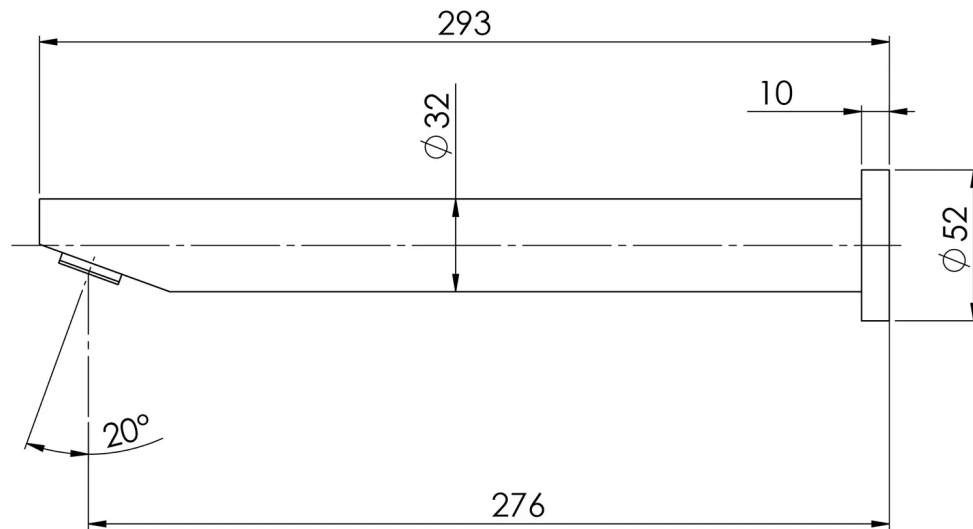

VIVID

VIVID WALL BATH OUTLET 32 X 300MM ANGLED

SPECIFICATIONS

AVAILABLE IN

V817 CHR
Chrome

V817 BN
Brushed Nickel

V817 GM
Gun Metal

V817-31
Brushed Carbon

Please visit <https://www.phoenixtapware.com.au/warranty> to view the full warranty

While we aim to ensure the specifications shown are correct at time of printing, Phoenix Tapware reserves the right to make modifications without prior notice. Always use the physical product measurements for mark-ups and roughing-in as the line drawing shown may differ from the actual product over time. All measurements are shown in millimetres. Colours may vary from image shown.