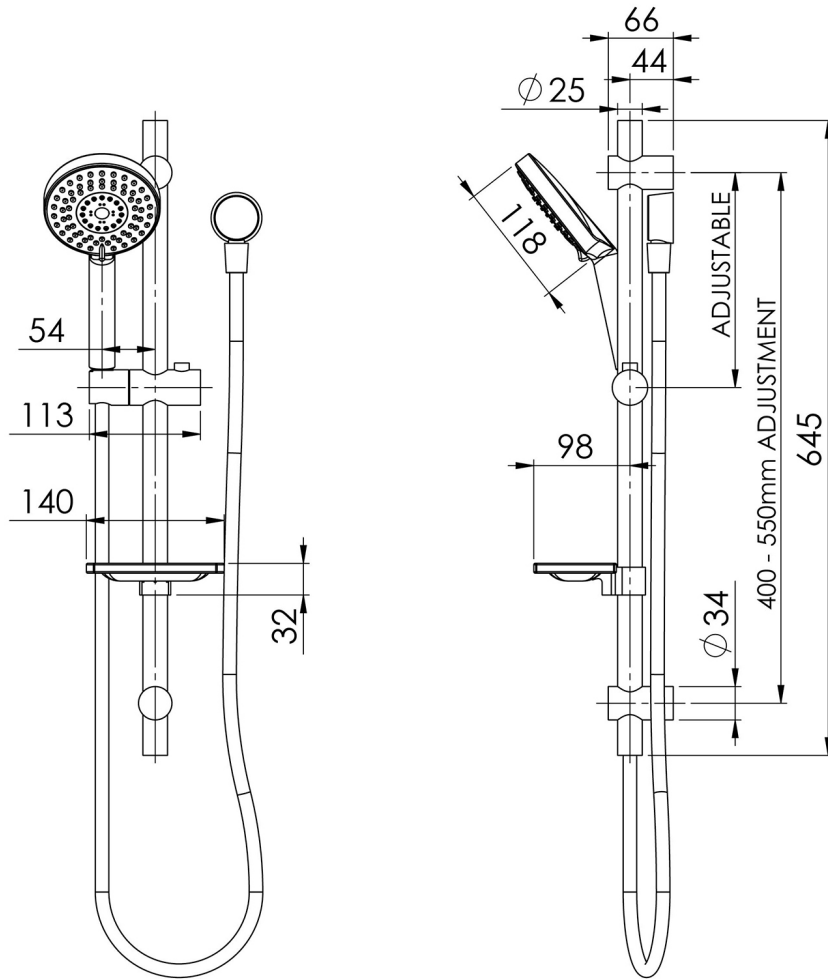

## VIVID RAIL SHOWER

## SPECIFICATIONS

Please visit <https://www.phoenixtapware.com.au/warranty> to view the full warranty

While we aim to ensure the specifications shown are correct at time of printing, Phoenix Tapware reserves the right to make modifications without prior notice. Always use the physical product measurements for mark-ups and roughing-in as the line drawing shown may differ from the actual product over time. All measurements are shown in millimetres. Colours may vary from image shown.