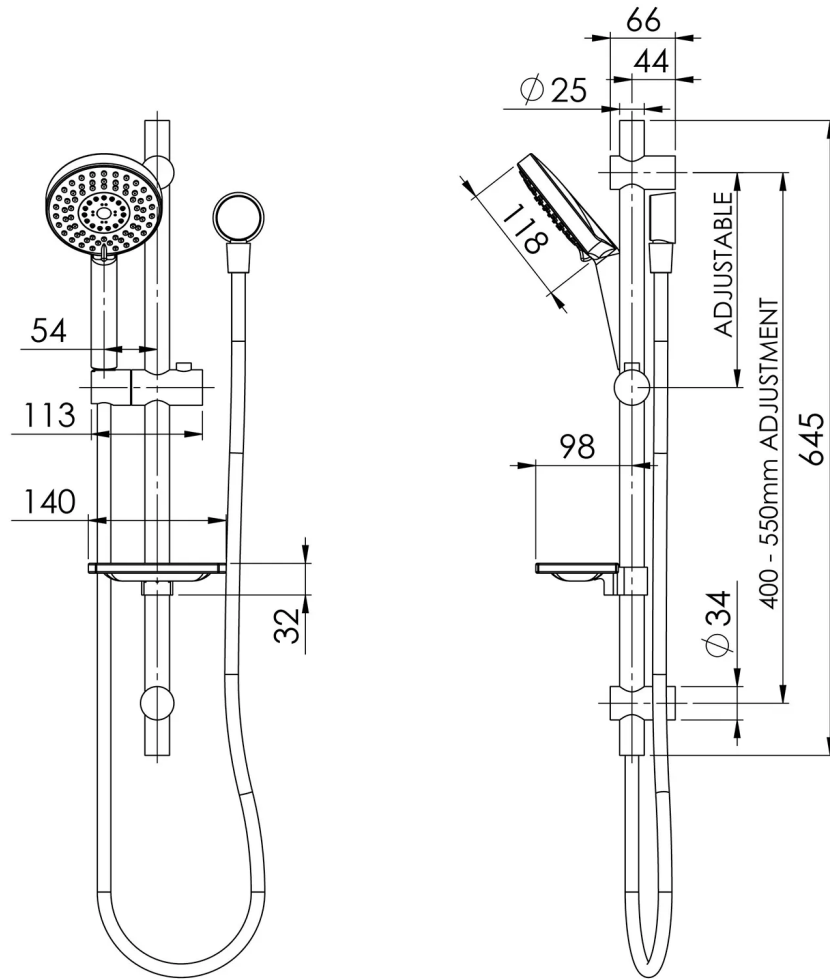

## VIVID RAIL SHOWER

## SPECIFICATIONS

Please visit <https://www.phoenixtapware.com.au/warranty> to view the full warranty

While we aim to ensure the specifications shown are correct at time of printing, Phoenix Tapware reserves the right to make modifications without prior notice. Always use the physical product measurements for mark-ups and roughing-in as the line drawing shown may differ from the actual product over time. All measurements are shown in millimetres. Colours may vary from image shown.