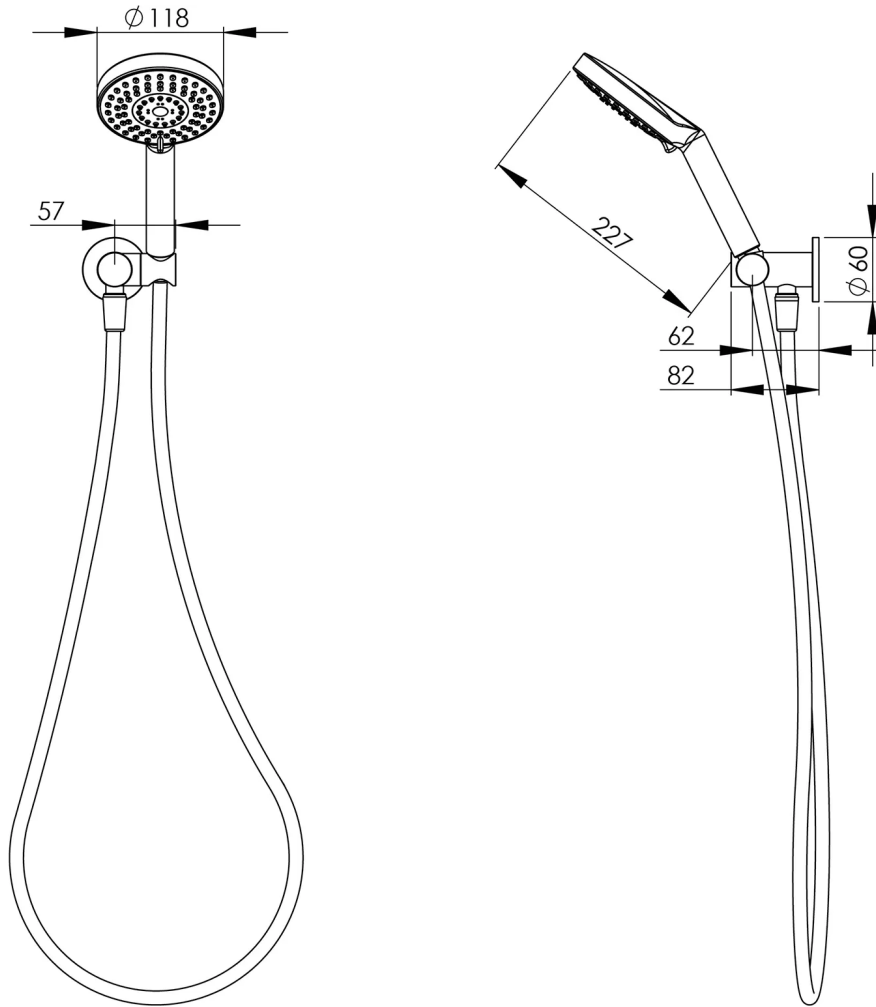

VIVID

VIVID HAND SHOWER

SPECIFICATIONS

AVAILABLE IN

INFORMATION

Temperature Rating
1 - 75°C

Pressure Rating
150 - 500kPa

MAINTENANCE AND CARE:

- All surfaces should be cleaned with mild liquid detergent or soap and water.
- Do not use cream cleaners or citrus based cleaning products, as they are abrasive.
- Use of unsuitable cleaning agents may damage the surface.
- Any damage caused in this way will not be covered by warranty.

Please visit <https://www.phoenixtapware.com.au/warranty> to view the full warranty

While we aim to ensure the specifications shown are correct at time of printing, Phoenix Tapware reserves the right to make modifications without prior notice. Always use the physical product measurements for mark-ups and roughing-in as the line drawing shown may differ from the actual product over time. All measurements are shown in millimetres. Colours may vary from image shown.

Ph: +61 3 9780 4200
01/11/2023
phoenixtapware.com.au