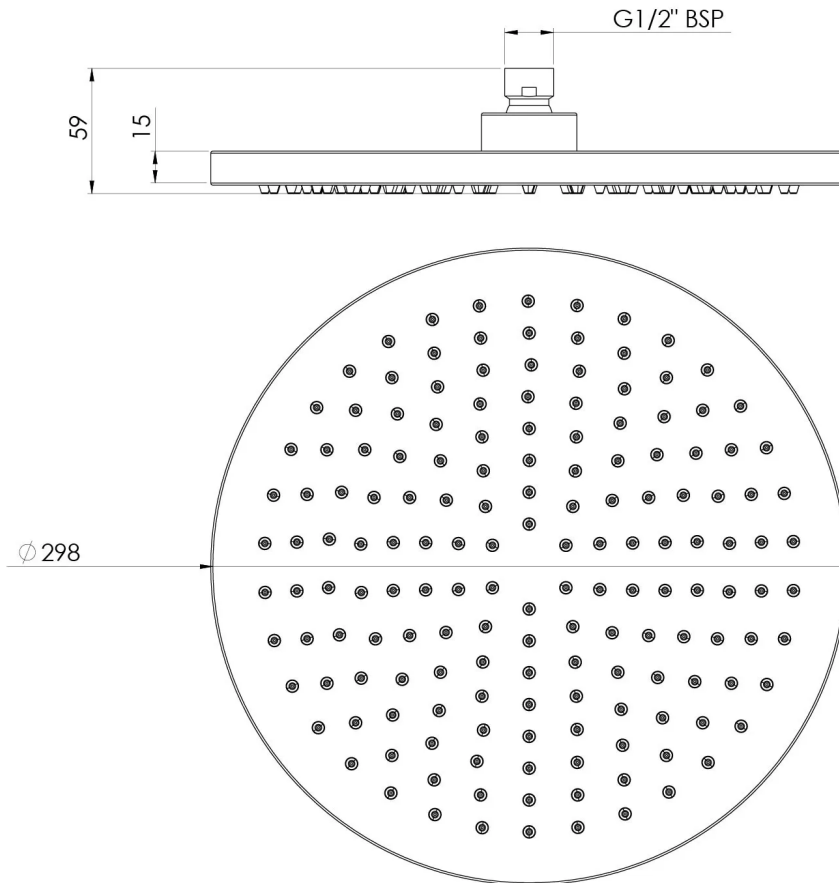

VIVID

VIVID SHOWER ROSE 300MM ROUND

SPECIFICATIONS

AVAILABLE IN

V5005-00
Chrome

V5005-40
Brushed Nickel

V5005-31
Brushed Carbon

V5005-10
Matte Black

V5005-12
Brushed Gold

INFORMATION

Temperature Rating
1 - 75°C

Pressure Rating
150 - 500kPa

MAINTENANCE AND CARE:

- All surfaces should be cleaned with mild liquid detergent or soap and water.
- Do not use cream cleaners or citrus based cleaning products, as they are abrasive.
- Use of unsuitable cleaning agents may damage the surface.
- Any damage caused in this way will not be covered by warranty.

Please visit <https://www.phoenixtapware.com.au/warranty> to view the full warranty

While we aim to ensure the specifications shown are correct at time of printing, Phoenix Tapware reserves the right to make modifications without prior notice. Always use the physical product measurements for mark-ups and roughing-in as the line drawing shown may differ from the actual product over time. All measurements are shown in millimetres. Colours may vary from image shown.

Ph: +61 3 9780 4200
12/07/2023
phoenixtapware.com.au