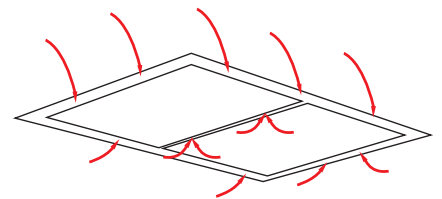

UM4220-12S, UM422G-12S CASSETTE/120cm

Pictured: Perimeter Aspiration image for illustration purposes only.

- **innovative solution** - this ceiling/cassette is ideal over island or peninsula style kitchen benches, maintaining an uninterrupted eyeline, available in stainless steel or stainless steel with black glass, creating a sleek, glamorous kitchen style.
- **powerful silent extraction** - a Perimeter Aspiration style rangehood with externally mounted, German engineered Isodrive® motor options, delivers effective, efficient extraction leaving your kitchen air fresher.
- **convenient features** - soft-touch controls with 5 speed levels and a 15 minute auto shut-off timer, so you can leave the kitchen and the rangehood will switch off after clearing the air.

### UM4220-12S

- stainless steel dimensions: (W x D) 1200 x 700 mm

### UM422G-12S

- stainless steel & glass dimensions: (W x D) 1200 x 700 mm