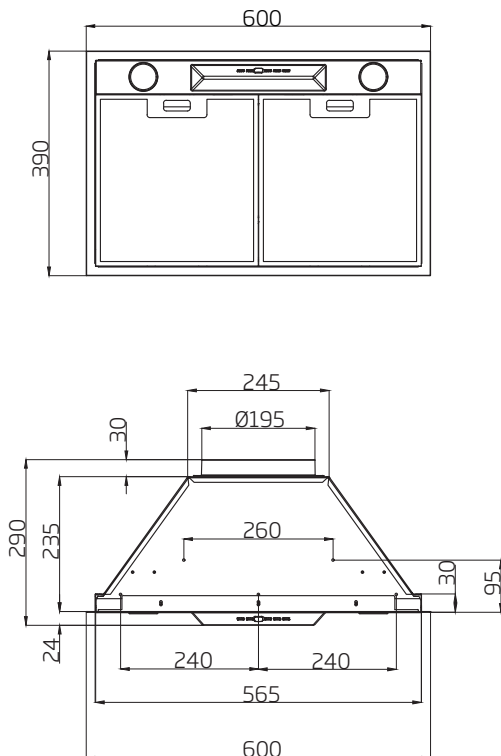

TECHNICAL DATA

UM1390-6BS

- dimensions: (W x D)
600 x 390 mm
- 2 x filters

UM1390-9BS

- dimensions: (W x D)
897 x 390 mm
- 3 x filters

MOTOR OPTIONS

- **ST 900** - single external motor
 - 900 m³/h airflow
 - 200mm SteelFlex™ ducting (6m)
 - install roof/wall
- **SP 1600** - single external motor
 - 1600 m³/h airflow
 - 200mm SteelFlex™ ducting (6m)
 - install roof/wall
- **SE 3200** - single external motor
 - 3200 m³/h airflow
 - 250mm SteelFlex™ ducting (4m)
 - install roof/wall
- **Schweigen SteelFlex™ included**
- **10 Year Warranty on IsoDrive® Motor**

UM1390-6BS // 90cm
AIR OUTLET ø200

UM1390-9BS // 90cm
AIR OUTLET ø200