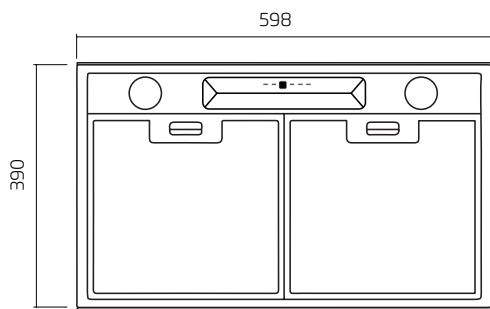

SILENT UNDERMOUNT RANGEHOOD 60cm UM1390-6S, 90cm UM1390-9S, 120cm UM1390-12S

DESCRIPTION

- stainless steel finish
- silent Isodrive® motor system
- soft touch controls, digital display
- 5 x speed levels
- 15 minute delay timer with auto shut-off
- 2 x LED lights
- stainless steel, dishwasher safe filters
- 3 Year Warranty on Canopy

TECHNICAL DATA

UM1390-6S

- dimensions: (W x D)
  598 x 390 mm
- 2 x filters

UM1390-9S

- dimensions: (W x D)
  898 x 295 mm
- 3 x filters

UM1390-12S

- dimensions: (W x D)
  1198 x 295 mm
- 4 x filters

MOTOR OPTIONS

- **ST 900** - single external motor
  - 900 m³/h airflow
  - 200mm flexi ducting (6m)
  - install roof/wall
- **SP 1600** - single external motor
  - 1600 m³/h airflow
  - 200mm flexi ducting (6m)
  - install roof/wall
- **SE 3200** - single external motor
  - 3200 m³/h airflow
  - 250mm flexi ducting (4m)
  - install roof/wall
- **10 Year Warranty on Motor**

UM1390-6S // 90CM
AIR OUTLET Ø200