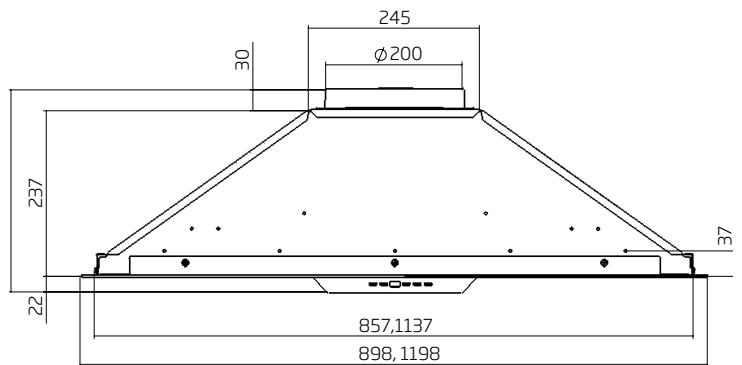

UM1390-9S, UM1390-12S // 90CM & 120CM
AIR OUTLET Ø200

*Note: The UM1390-12S has 4 filters