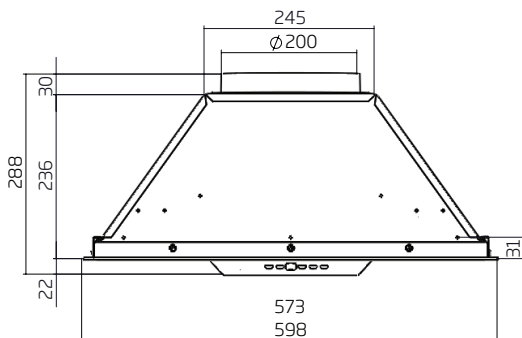

SILENT UNDERMOUNT RANGEHOOD 60cm UM1390-6S, 90cm UM1390-9S, 120cm UM1390-12S

DESCRIPTION

- stainless steel finish
- silent Isodrive® motor system
- soft touch controls, digital display
- 5 x speed levels
- 15 minute delay timer with auto shut-off
- 2 x LED lights
- stainless steel, dishwasher safe filters
- 3 Year Warranty on Canopy

TECHNICAL DATA

UM1390-6S

- dimensions: (W x D)
  598 x 390 mm
- 2 x filters

UM1390-9S

- dimensions: (W x D)
  898 x 295 mm
- 3 x filters

UM1390-12S

- dimensions: (W x D)
  1198 x 295 mm
- 4 x filters

MOTOR OPTIONS

- **ST 900** - single external motor
  - 900 m³/h airflow
  - 200mm flexi ducting (6m)
  - install roof/wall
- **SP 1600** - single external motor
  - 1600 m³/h airflow
  - 200mm flexi ducting (6m)
  - install roof/wall
- **SE 3200** - single external motor
  - 3200 m³/h airflow
  - 250mm flexi ducting (4m)
  - install roof/wall
- **10 Year Warranty on Motor**

UM1390-6S // 90CM
AIR OUTLET Ø200