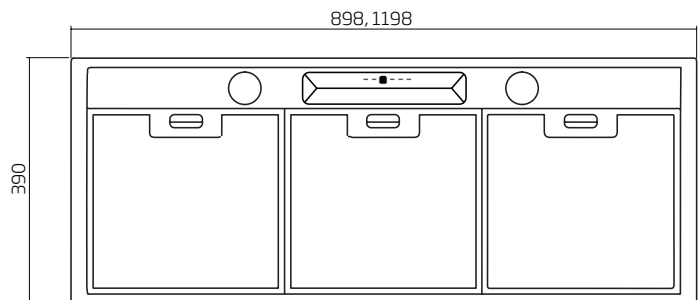

UM1390-9S, UM1390-12S // 90CM & 120CM
AIR OUTLET Ø200

*Note: The UM1390-12S has 4 filters