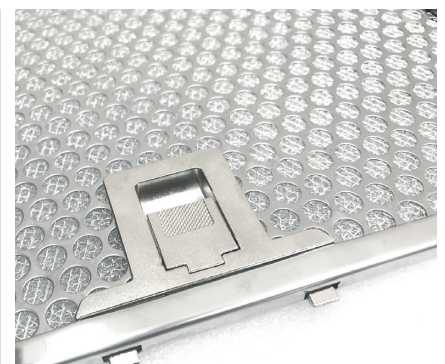

**SILENT UNDERMOUNT RANGEHOOD 60cm UM1170-6S, 90cm UM1170-9S**

UM1170-9S

UM1170-6S

- **Innovative design** - this stainless steel undermount rangehood integrates seamlessly with kitchen cabinetry.
- **Powerful silent extraction** - the German engineered Isodrive® motor delivers effective, efficient extraction of steam, smoke, and odour removal - leaving your kitchen air fresher.
- **Convenient features** - soft-touch controls and digital display, 5 speed levels and 15 minute auto shut-off timer.
- **High quality mesh filters** - durable steel clip, dishwasher safe, lifetime warranty
- **Schweigen SteelFlex™** - fire, pest and crush proof, guaranteed for life for your peace-of-mind. Included free.

## PRODUCT DETAILS

- 220-240V 50Hz
- Stainless steel finish
- Silent Isodrive® motor system
- Soft touch controls, digital display
- 5 x speed levels
- 15 minute delay timer with auto shut-off
- 2 x LED lights
- Stainless steel, dishwasher safe filters
- Schweigen SteelFlex™ included
- 3 Year Warranty on Canopy

### UM-1170-6S

- dimensions: (W x D)  
598 x 295 mm
- 2 x mesh filters

### UM-1170-9S

- dimensions: (W x D)  
898 x 295 mm
- 3 x filters