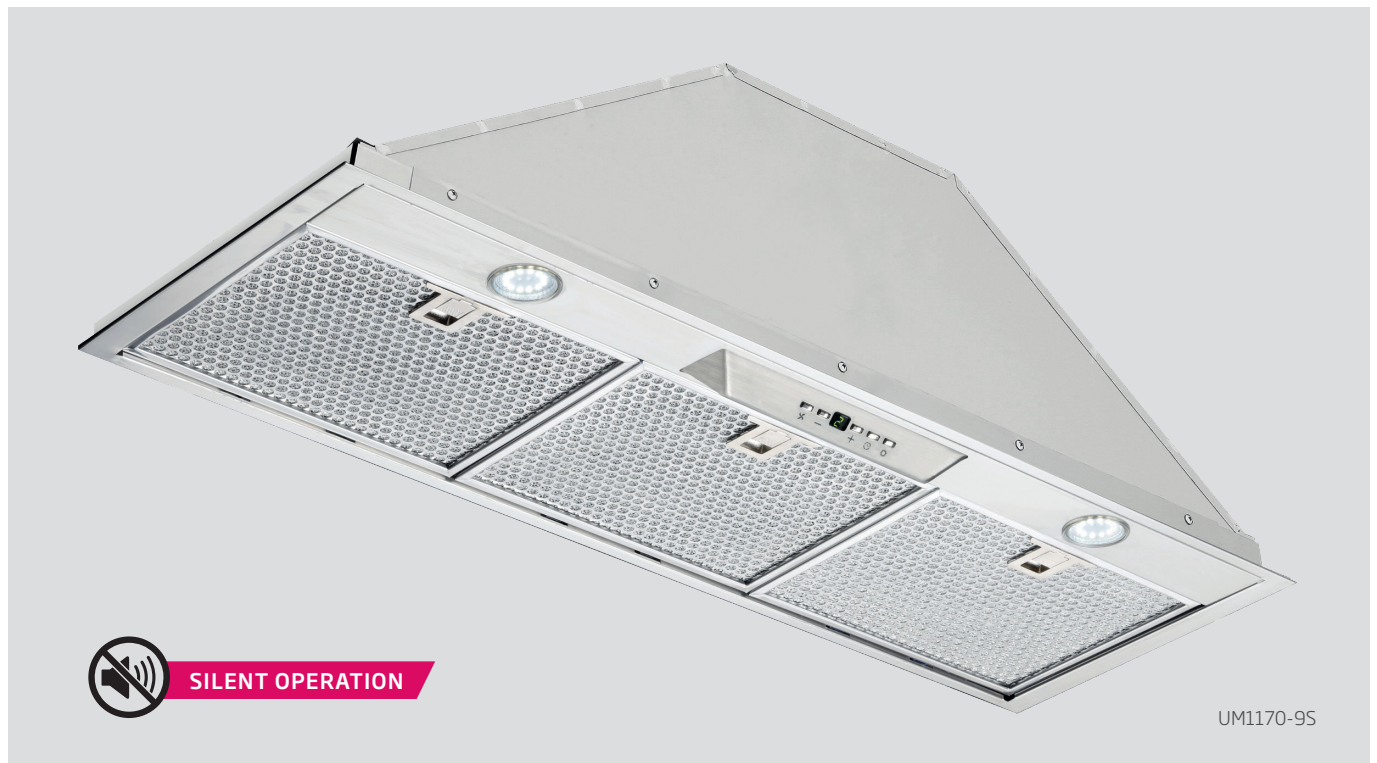

**SILENT UNDERMOUNT RANGEHOOD 60cm UM1170-6S, 90cm UM1170-9S**

UM1170-9S

UM1170-6S

- **Innovative design** - this stainless steel undermount rangehood integrates seamlessly with kitchen cabinetry.
- **Powerful silent extraction** - the German engineered Isodrive® motor delivers effective, efficient extraction of steam, smoke, and odour removal - leaving your kitchen air fresher.
- **Convenient features** - soft-touch controls and digital display, 5 speed levels and 15 minute auto shut-off timer.
- **High quality mesh filters** - durable steel clip, dishwasher safe, lifetime warranty
- **Schweigen SteelFlex™** - fire, pest and crush proof, guaranteed for life for your peace-of-mind. Included free.

# SILENT UNDERMOUNT RANGEHOOD 60cm UM1170-6S, 90cm UM1170-9S

## PRODUCT DETAILS

- 220-240V 50Hz
- Stainless steel finish
- Silent Isodrive® motor system
- Soft touch controls, digital display
- 5 x speed levels
- 15 minute delay timer with auto shut-off
- 2 x LED lights
- Stainless steel, dishwasher safe filters
- Schweigen SteelFlex™ included
- 3 Year Warranty on Canopy

### UM-1170-6S

- dimensions: (W x D)  
598 x 295 mm
- 2 x mesh filters