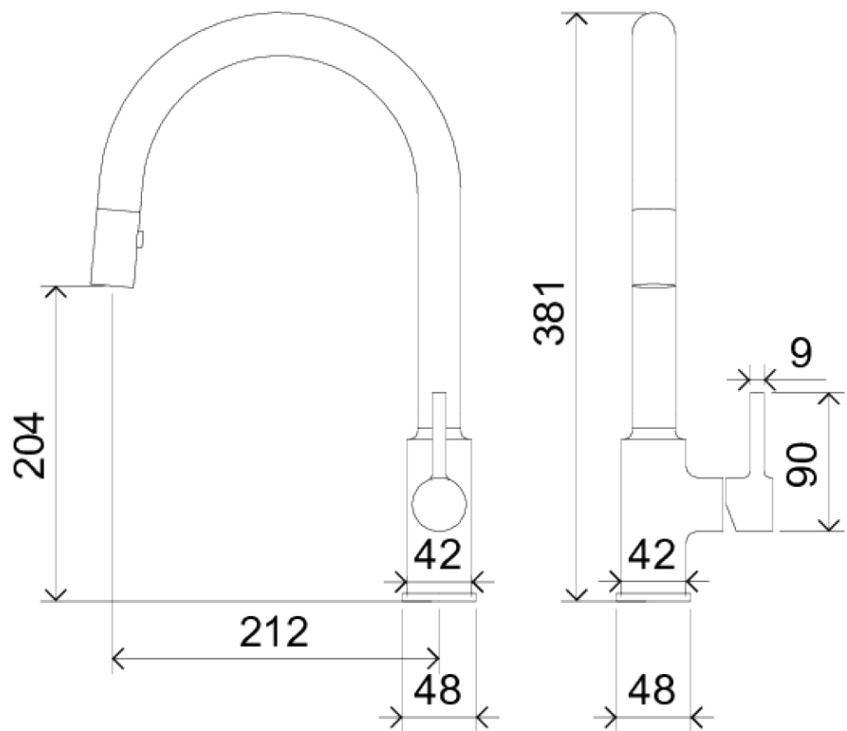

## Technical Specification

### Additional Notes

- 25mm Ceramic Cartridge
- 360 Degree Swivel Range

\*Please visit [argentaust.com.au/warranty](http://argentaust.com.au/warranty) to view the full warranty

Note: All dimensions are in millimetres and are subject to normal manufacturing variations. Always use the physical product measurements for cut-outs and rough-ins as the technical details shown may differ from the actual product. Use acetic cured silicone sealant. Do not use epoxy type adhesives. Clean with damp cloth. Do not use abrasive cleaners, liquids or pastes.