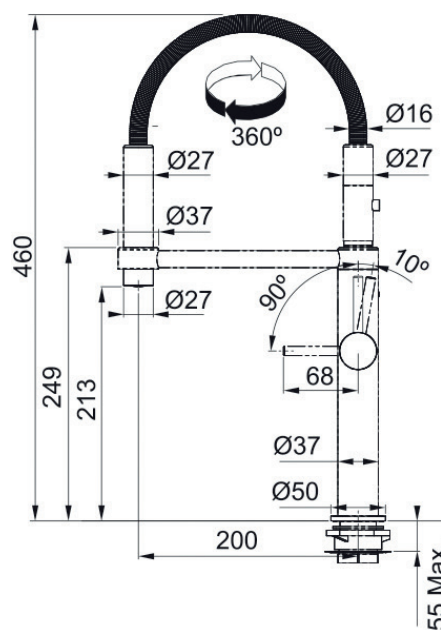

PESCARA 360

TA7360MB

PRODUCT INFORMATION

Style	Pull-Out (Magentic Dock)
Tap Swivel Spout (degrees)	360°
Cut-Out Size	Ø 35mm
WELS	5 star / 5 Lpm Reg No: T35260
Min. (PSI)	7.25
Max. (PSI)	72.5
Min. (kPa)	50
Max. (kPa)	500
Finish	Matte Black
Warranty	5 years parts and labour 15 years cartridge only *T&C's apply

PLEASE NOTE: Large and heavy taps should ideally be mounted directly through the solid benchtop or fully supported from underneath. For all other swivel taps, we recommend the use of the Franke Tap Support Arm to provide additional support. Please ensure all Franke tapware is installed at a pressure of no greater than 500 kPa in accordance with AS/NZS3500 and insist that your plumber flushes all of the water supply lines before installing tapware. Failure to do so may void warranty.