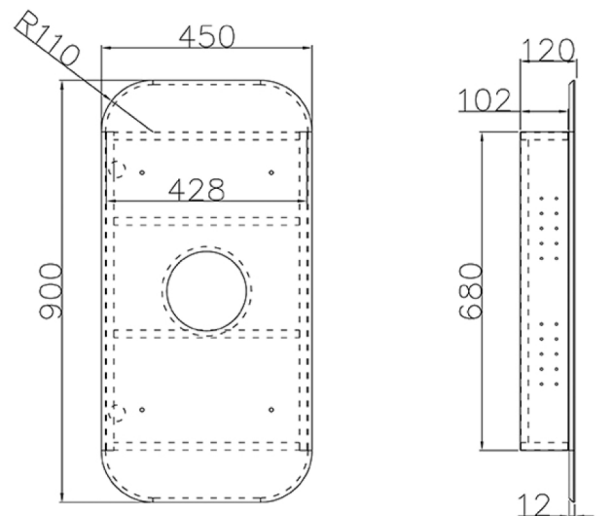

## Dimension(mm)

Door 900x450mm Soft Rectangle Shape

Cabinet 680x428x120mm

## Package Info

Package Size(mm) 970H | 170D | 510

Gross Weight(kg) 14.7

DIMENSIONS ARE NOMINAL.DO NOT DRILL OR ROUGH IN UNTIL YOU HAVE RECIEVED AND MEASURED YOUR PRODUCT.

**WARRANTY**  
**12 MONTH**

\*Conditions apply

Front view

Side view