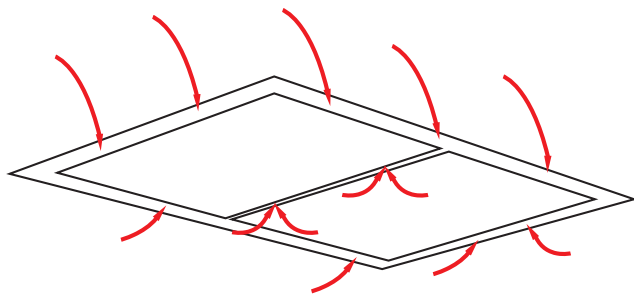

**SILENT CEILING CASSETTE RANGEHOOD 120cm** SCC1200W-S

Pictured: Perimeter Aspiration image for illustration purposes only.

- **Innovative solution** - this ceiling/cassette is ideal over island or peninsula style kitchen benches, maintaining an uninterrupted eyeline, creating a sleek, glamorous kitchen style.
- **Powerful silent extraction** - a Perimeter Aspiration style rangehood with externally mounted, German engineered Isodrive® motor options, delivers effective, efficient extraction leaving your kitchen air fresher.
- **Home Automation Applicable** - Power up and shut down your Schweigen Appliance with just your voice. \*Third party WIFI Integrated Smart Switch sold separately.

## SILENT CEILING CASSETTE RANGEHOOD 120cm SCC1200W-S

### SCC1200W-S

- Matte white finish
- Dimensions: (W x D)  
1200 x 700 mm
- (wall switch control not included)
- Home automation applicable\*