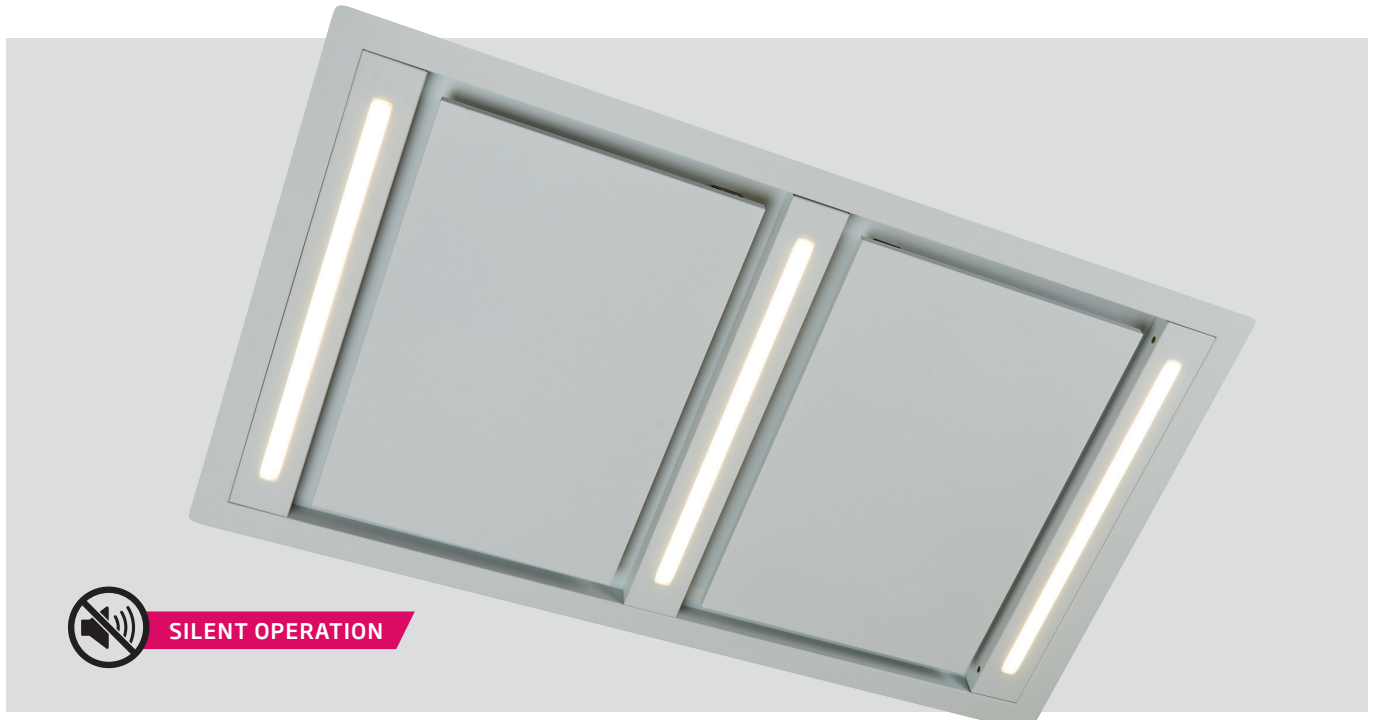

**SILENT CEILING CASSETTE RANGEHOOD 120cm** SCC1200W-S

Pictured: Perimeter Aspiration image for illustration purposes only.

- **Innovative solution** - this ceiling/cassette is ideal over island or peninsula style kitchen benches, maintaining an uninterrupted eyeline, creating a sleek, glamorous kitchen style.
- **Powerful silent extraction** - a Perimeter Aspiration style rangehood with externally mounted, German engineered Isodrive® motor options, delivers effective, efficient extraction leaving your kitchen air fresher.
- **Home Automation Applicable** - Power up and shut down your Schweigen Appliance with just your voice. \*Third party WIFI Integrated Smart Switch sold separately.

## SILENT CEILING CASSETTE RANGEHOOD 120cm SCC1200W-S

### PRODUCT DESCRIPTION

- 220-240V 50Hz
- Matte white finish
- Perimeter Aspiration
- Ceiling/bulkhead cassette rangehood
- 3 x LED strip lighting (10.5W)
- Silent Isodrive® motor system
- 2 x stainless steel mesh filters
- Simple wall switch operation
- 3 Year Warranty on canopy

### SCC1200W-S

- Matte white finish
- Dimensions: (W x D)  
1200 x 700 mm
- (wall switch control not included)
- Home automation applicable\*