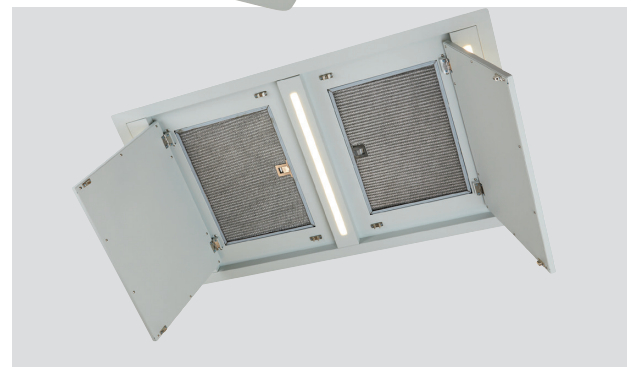

**SILENT CEILING CASSETTE RANGEHOOD 120cm** SCC1200W-S

Pictured: Perimeter Aspiration image for illustration purposes only.

- **Innovative solution** - this ceiling/cassette is ideal over island or peninsula style kitchen benches, maintaining an uninterrupted eyeline, creating a sleek, glamorous kitchen style.
- **Powerful silent extraction** - a Perimeter Aspiration style rangehood with externally mounted, German engineered Isodrive® motor options, delivers effective, efficient extraction leaving your kitchen air fresher.
- **Home Automation Applicable** - Power up and shut down your Schweigen Appliance with just your voice. \*Third party WIFI Integrated Smart Switch sold separately.

## SILENT CEILING CASSETTE RANGEHOOD 120cm SCC1200W-S

### PRODUCT DESCRIPTION

- 220-240V 50Hz
- Matte white finish
- Perimeter Aspiration
- Ceiling/bulkhead cassette rangehood
- 3 x LED strip lighting (10.5W)
- Silent Isodrive® motor system
- 2 x stainless steel mesh filters
- Simple wall switch operation
- 3 Year Warranty on canopy

### SCC1200W-S

- Matte white finish
- Dimensions: (W x D)  
1200 x 700 mm
- (wall switch control not included)
- Home automation applicable\*