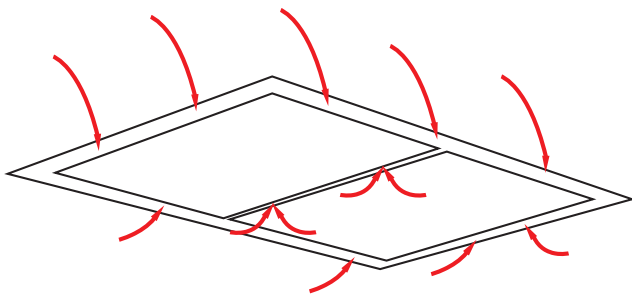

## SILENT CEILING CASSETTE RANGEHOOD 120cm SCC1200-S

120cm SCC1200-S

Pictured: Perimeter Aspiration image for illustration purposes only.

- **Innovative solution** - this ceiling/cassette is ideal over island or peninsula style kitchen benches, maintaining an uninterrupted eyeline, available in stainless steel, creating a sleek, glamorous kitchen style.
- **Powerful silent extraction** - a Perimeter Aspiration style rangehood with externally mounted, German engineered Isodrive® motor options, delivers effective, efficient extraction leaving your kitchen air fresher.
- **Home Automation Applicable** - Power up and shut down your Schweigen Appliance with just your voice. \*Third party WIFI Integrated Smart Switch sold separately.

**SILENT CEILING CASSETTE RANGEHOOD 120cm SCC1200-S**

**PRODUCT DESCRIPTION**

- Stainless steel
- Perimeter Aspiration
- Ceiling/bulkhead cassette rangehood
- 3 x LED strip lighting (10.5W)
- Silent Isodrive® motor system
- 2 x stainless steel mesh filters
- Simple wall switch operation
- 3 Year Warranty on canopy

**SCC1200-S**

- stainless steel dimensions: (W x D) 1200 x 700 mm
- (wall switch control not included)
- Home automation applicable\*

**MOTOR OPTIONS**

- **SP 1600** - single external motor
  - 1600 m<sup>3</sup>/h airflow
  - 200mm SteelFlex™ ducting (6m)
  - SP kit required
  - install roof/wall
- **SP2 3000** - twin external motor
  - 3000 m<sup>3</sup>/h airflow
  - 2 x 200mm SteelFlex™ ducting (6m)
  - install roof/wall
- **SE 3200** - single external motor
  - 3200 m<sup>3</sup>/h airflow
  - 250mm SteelFlex™ ducting (4m)
  - 200mm SteelFlex™ ducting (2m)
  - SE kit required
  - install roof/wall
- **10 Year Warranty on Motor**  
Schweigen SteelFlex™ included