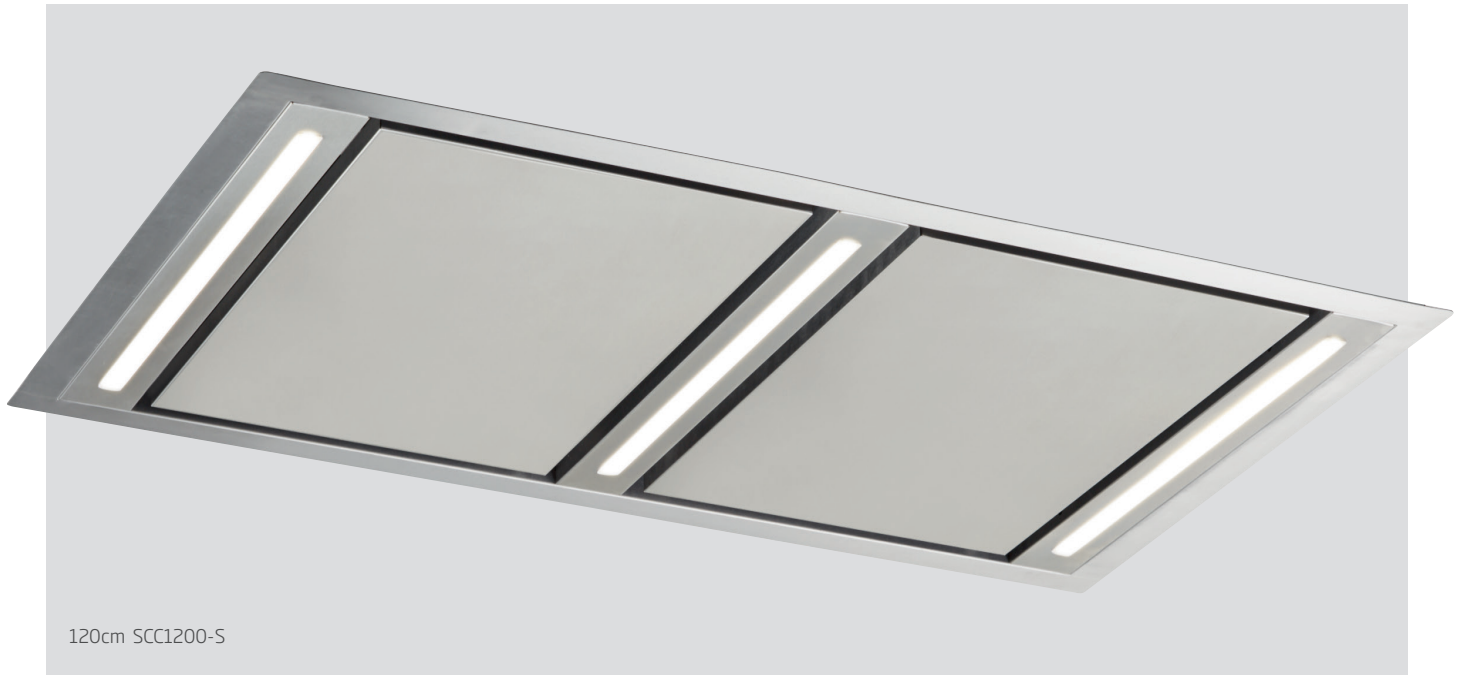

## SILENT CEILING CASSETTE RANGEHOOD 120cm SCC1200-S

120cm SCC1200-S

Pictured: Perimeter Aspiration image for illustration purposes only.

- **Innovative solution** - this ceiling/cassette is ideal over island or peninsula style kitchen benches, maintaining an uninterrupted eyeline, available in stainless steel, creating a sleek, glamorous kitchen style.
- **Powerful silent extraction** - a Perimeter Aspiration style rangehood with externally mounted, German engineered Isodrive® motor options, delivers effective, efficient extraction leaving your kitchen air fresher.
- **Home Automation Applicable** - Power up and shut down your Schweigen Appliance with just your voice. \*Third party WIFI Integrated Smart Switch sold separately.

**SILENT CEILING CASSETTE RANGEHOOD 120cm SCC1200-S**

**PRODUCT DESCRIPTION**

- Stainless steel
- Perimeter Aspiration
- Ceiling/bulkhead cassette rangehood
- 3 x LED strip lighting (10.5W)
- Silent Isodrive® motor system
- 2 x stainless steel mesh filters
- Simple wall switch operation
- 3 Year Warranty on canopy

**SCC1200-S**

- stainless steel dimensions: (W x D) 1200 x 700 mm
- (wall switch control not included)
- Home automation applicable\*

**MOTOR OPTIONS**

- **SP 1600** - single external motor
  - 1600 m<sup>3</sup>/h airflow
  - 200mm SteelFlex™ ducting (6m)
  - SP kit required
  - install roof/wall
- **SP2 3000** - twin external motor
  - 3000 m<sup>3</sup>/h airflow
  - 2 x 200mm SteelFlex™ ducting (6m)
  - install roof/wall
- **SE 3200** - single external motor
  - 3200 m<sup>3</sup>/h airflow
  - 250mm SteelFlex™ ducting (4m)
  - 200mm SteelFlex™ ducting (2m)
  - SE kit required
  - install roof/wall
- **10 Year Warranty on Motor**  
Schweigen SteelFlex™ included

\*Third party WIFI Integrated Smart Switch sold separately.

**SCC1200-S // 120CM**  
2 x AIR OUTLET Ø200