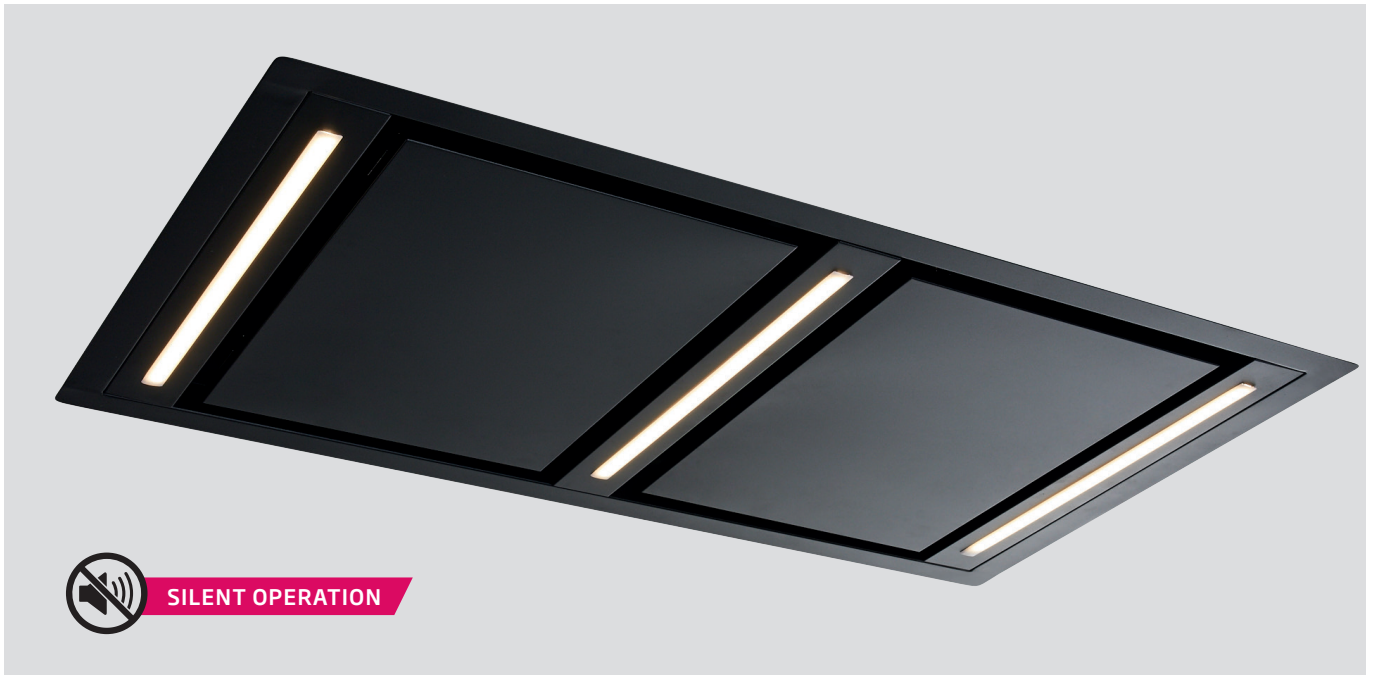

SILENT CEILING CASSETTE RANGEHOOD 120cm SCC1200B-S

Pictured: Perimeter Aspiration image for illustration purposes only.

- **Innovative solution** - this ceiling/cassette is ideal over island or peninsula style kitchen benches, maintaining an uninterrupted eyeline, creating a sleek, glamorous kitchen style.
- **Powerful silent extraction** - a Perimeter Aspiration style rangehood with externally mounted, German engineered Isodrive® motor options, delivers effective, efficient extraction leaving your kitchen air fresher.
- **Home Automation Applicable** - Power up and shut down your Schweigen Appliance with just your voice. *Third party WIFI Integrated Smart Switch sold separately.

SILENT CEILING CASSETTE RANGEHOOD 120cm SCC1200B-S

PRODUCT DESCRIPTION

- 220-240V 50Hz
- Matte black finish
- Perimeter Aspiration
- Ceiling/bulkhead cassette rangehood
- 3 x LED strip lighting (10.5W)
- Silent Isodrive® motor system
- 2 x stainless steel mesh filters
- Simple wall switch operation
- 3 Year Warranty on canopy

SCC1200B-S

- Matte black finish
- Dimensions: (W x D)
1200 x 700 mm
- (wall switch control not included)
- Home automation applicable*

MOTOR OPTIONS

- **SP 1600** - single external motor
 - 1600 m³/h airflow
 - 200mm SteelFlex™ ducting (6m)
 - SP kit required
 - install roof/wall
- **SP2 3000** - twin external motor
 - 3000 m³/h airflow
 - 2 x 200mm SteelFlex™ ducting (6m)
 - install roof/wall
- **SE 3200** - single external motor
 - 3200 m³/h airflow
 - 250mm SteelFlex™ ducting (4m)
 - 200mm SteelFlex™ ducting (2m)
 - SE kit required
 - install roof/wall
- **Schweigen SteelFlex™ included**
- **10 Year Warranty on IsoDrive® Motor**

*Third party WIFI Integrated Smart Switch sold separately.

SCC1200B-S // 120CM
2 x AIR OUTLET Ø200