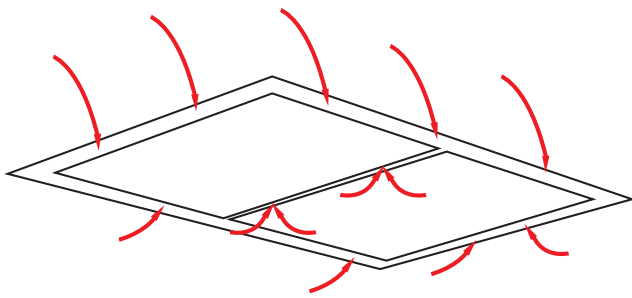

SILENT CEILING CASSETTE RANGEHOOD 120cm SCC1200B-S

Pictured: Perimeter Aspiration image for illustration purposes only.

- **Innovative solution** - this ceiling/cassette is ideal over island or peninsula style kitchen benches, maintaining an uninterrupted eyeline, creating a sleek, glamorous kitchen style.
- **Powerful silent extraction** - a Perimeter Aspiration style rangehood with externally mounted, German engineered Isodrive® motor options, delivers effective, efficient extraction leaving your kitchen air fresher.
- **Home Automation Applicable** - Power up and shut down your Schweigen Appliance with just your voice. *Third party WIFI Integrated Smart Switch sold separately.

SILENT CEILING CASSETTE RANGEHOOD 120cm SCC1200B-S

PRODUCT DESCRIPTION

- 220-240V 50Hz
- Matte black finish
- Perimeter Aspiration
- Ceiling/bulkhead cassette rangehood
- 3 x LED strip lighting (10.5W)
- Silent Isodrive® motor system
- 2 x stainless steel mesh filters
- Simple wall switch operation
- 3 Year Warranty on canopy

SCC1200B-S

- Matte black finish
- Dimensions: (W x D)
1200 x 700 mm
- (wall switch control not included)
- Home automation applicable*

MOTOR OPTIONS

- **SP 1600** - single external motor
 - 1600 m³/h airflow
 - 200mm SteelFlex™ ducting (6m)
 - SP kit required
 - install roof/wall
- **SP2 3000** - twin external motor
 - 3000 m³/h airflow
 - 2 x 200mm SteelFlex™ ducting (6m)
 - install roof/wall
- **SE 3200** - single external motor
 - 3200 m³/h airflow
 - 250mm SteelFlex™ ducting (4m)
 - 200mm SteelFlex™ ducting (2m)
 - SE kit required
 - install roof/wall
- **Schweigen SteelFlex™ included**
- **10 Year Warranty on IsoDrive® Motor**