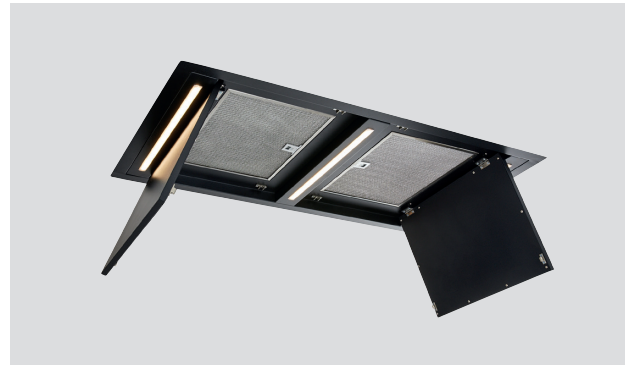

SILENT CEILING CASSETTE RANGEHOOD 120cm SCC1200B-S

Pictured: Perimeter Aspiration image for illustration purposes only.

- **Innovative solution** - this ceiling/cassette is ideal over island or peninsula style kitchen benches, maintaining an uninterrupted eyeline, creating a sleek, glamorous kitchen style.
- **Powerful silent extraction** - a Perimeter Aspiration style rangehood with externally mounted, German engineered Isodrive® motor options, delivers effective, efficient extraction leaving your kitchen air fresher.
- **Home Automation Applicable** - Power up and shut down your Schweigen Appliance with just your voice. *Third party WIFI Integrated Smart Switch sold separately.

SILENT CEILING CASSETTE RANGEHOOD 120cm SCC1200B-S

PRODUCT DESCRIPTION

- 220-240V 50Hz
- Matte black finish
- Perimeter Aspiration
- Ceiling/bulkhead cassette rangehood
- 3 x LED strip lighting (10.5W)
- Silent Isodrive® motor system
- 2 x stainless steel mesh filters
- Simple wall switch operation
- 3 Year Warranty on canopy

SCC1200B-S

- Matte black finish
- Dimensions: (W x D)
1200 x 700 mm
- (wall switch control not included)
- Home automation applicable*

MOTOR OPTIONS

- **SP 1600** - single external motor
 - 1600 m³/h airflow
 - 200mm SteelFlex™ ducting (6m)
 - SP kit required
 - install roof/wall
- **SP2 3000** - twin external motor
 - 3000 m³/h airflow
 - 2 x 200mm SteelFlex™ ducting (6m)
 - install roof/wall
- **SE 3200** - single external motor
 - 3200 m³/h airflow
 - 250mm SteelFlex™ ducting (4m)
 - 200mm SteelFlex™ ducting (2m)
 - SE kit required
 - install roof/wall
- **Schweigen SteelFlex™ included**
- **10 Year Warranty on IsoDrive® Motor**

*Third party WIFI Integrated Smart Switch sold separately.

SCC1200B-S // 120CM
2 x AIR OUTLET Ø200