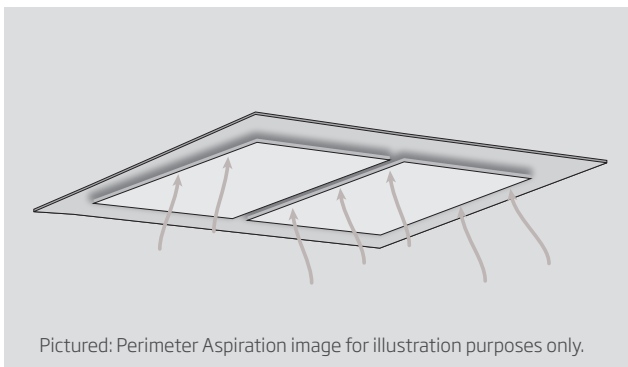

## SILENT CEILING CASSETTE RANGEHOOD 100cm SCC1000W-S

- **Innovative solution** - this ceiling/cassette is ideal over island or peninsula style kitchen benches, maintaining an uninterrupted eyeline, creating a sleek, glamorous kitchen style.
- **Powerful silent extraction** - a Perimeter Aspiration style rangehood with externally mounted, German engineered Isodrive® motor options, delivers effective, efficient extraction leaving your kitchen air fresher.
- **Home Automation Applicable** - Power up and shut down your Schweigen Appliance with just your voice. \*Third party WIFI Integrated Smart Switch sold separately.

**SILENT CEILING CASSETTE RANGEHOOD 100cm SCC1000W-S**

**PRODUCT DESCRIPTION**

- Matte white finish
- Perimeter Aspiration
- Ceiling/bulkhead cassette rangehood
- Silent Isodrive® motor system
- 2 x stainless steel mesh filters
- Simple wall switch operation
- 3 Year Warranty on canopy

**SCC1000-S**

- Matte white finish
- Dimensions: (W x D)  
1000 x 700 mm
- (wall switch control not included)
- Home automation applicable\*

**MOTOR OPTIONS**

- **SP 1600** - single external motor
  - 1600 m<sup>3</sup>/h airflow
  - 200mm SteelFlex™ ducting (6m)
  - install roof/wall
- **SE 3200** - single external motor
  - 3200 m<sup>3</sup>/h airflow
  - 250mm SteelFlex™ ducting (4m)
  - 200mm SteelFlex™ ducting (2m)
  - install roof/wall
- **Schweigen SteelFlex™ included**
- **10 Year Warranty on IsoDrive® Motor**