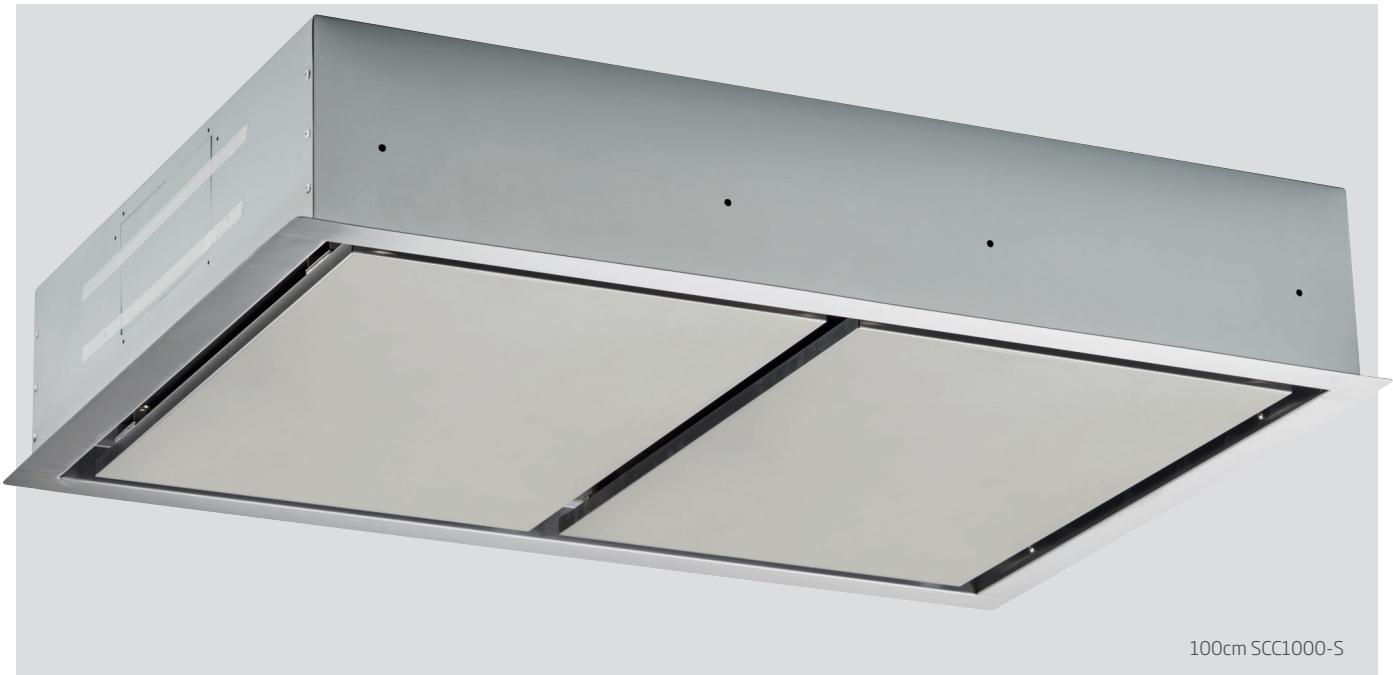

SILENT CEILING CASSETTE RANGEHOOD 100cm SCC1000-S

- **Innovative solution** - this ceiling/cassette is ideal over island or peninsula style kitchen benches, maintaining an uninterrupted eyeline, available in stainless steel, creating a sleek, glamorous kitchen style.
- **Powerful silent extraction** - a Perimeter Aspiration style rangehood with externally mounted, German engineered Isodrive® motor options, delivers effective, efficient extraction leaving your kitchen air fresher.
- **Home Automation Applicable** - Power up and shut down your Schweigen Appliance with just your voice. *Third party WIFI Integrated Smart Switch sold separately.

SILENT CEILING CASSETTE RANGEHOOD 100cm SCC1000-S

PRODUCT DESCRIPTION

- Stainless steel
- Perimeter Aspiration
- Ceiling/bulkhead cassette rangehood
- Silent Isodrive® motor system
- 2 x stainless steel mesh filters
- Simple wall switch operation
- 3 Year Warranty on canopy

SCC1000-S

- stainless steel dimensions: (W x D) 1000 x 700 mm
- (wall switch control not included)
- Home automation applicable*

MOTOR OPTIONS

- **SP 1600** - single external motor
 - 1600 m³/h airflow
 - 200mm SteelFlex™ ducting (6m)
 - install roof/wall
- **SE 3200** - single external motor
 - 3200 m³/h airflow
 - 250mm SteelFlex™ ducting (4m)
 - 200mm SteelFlex™ ducting (2m)
 - install roof/wall
- **10 Year Warranty on Motor**
Schweigen SteelFlex™ included