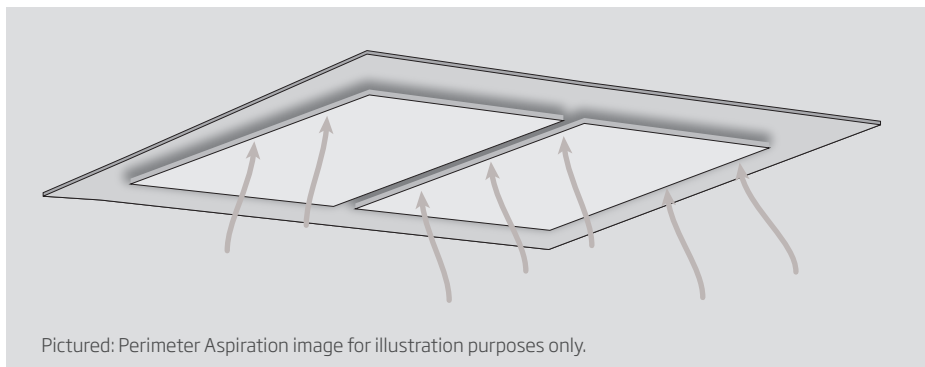

SILENT CEILING CASSETTE RANGEHOOD 100cm SCC1000-S

- **Innovative solution** - this ceiling/cassette is ideal over island or peninsula style kitchen benches, maintaining an uninterrupted eyeline, available in stainless steel, creating a sleek, glamorous kitchen style.
- **Powerful silent extraction** - a Perimeter Aspiration style rangehood with externally mounted, German engineered Isodrive® motor options, delivers effective, efficient extraction leaving your kitchen air fresher.
- **Home Automation Applicable** - Power up and shut down your Schweigen Appliance with just your voice. *Third party WIFI Integrated Smart Switch sold separately.

SILENT CEILING CASSETTE RANGEHOOD 100cm SCC1000-S

PRODUCT DESCRIPTION

- Stainless steel
- Perimeter Aspiration
- Ceiling/bulkhead cassette rangehood
- Silent Isodrive® motor system
- 2 x stainless steel mesh filters
- Simple wall switch operation
- 3 Year Warranty on canopy

SCC1000-S

- stainless steel dimensions: (W x D) 1000 x 700 mm
- (wall switch control not included)
- Home automation applicable*

MOTOR OPTIONS

- **SP 1600** - single external motor
 - 1600 m³/h airflow
 - 200mm SteelFlex™ ducting (6m)
 - install roof/wall
- **SE 3200** - single external motor
 - 3200 m³/h airflow
 - 250mm SteelFlex™ ducting (4m)
 - 200mm SteelFlex™ ducting (2m)
 - install roof/wall
- **10 Year Warranty on Motor**
Schweigen SteelFlex™ included