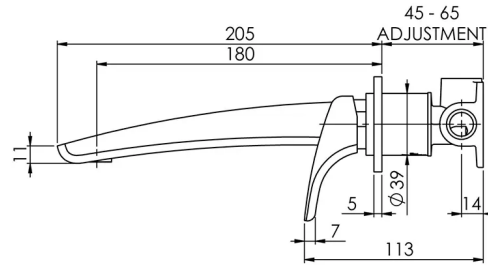

RUSH

RUSH WALL BATH MIXER SET 180MM

SPECIFICATIONS

AVAILABLE IN

RU783 CHR
Chrome

RU783-40
Brushed Nickel

RU783 MB
Matte Black

INFORMATION