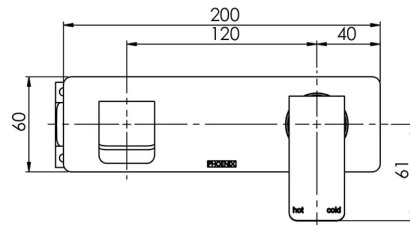

RUSH

RUSH WALL BATH MIXER SET 180MM

SPECIFICATIONS

AVAILABLE IN

RU783 CHR
Chrome

RU783-40
Brushed Nickel

RU783 MB
Matte Black

INFORMATION