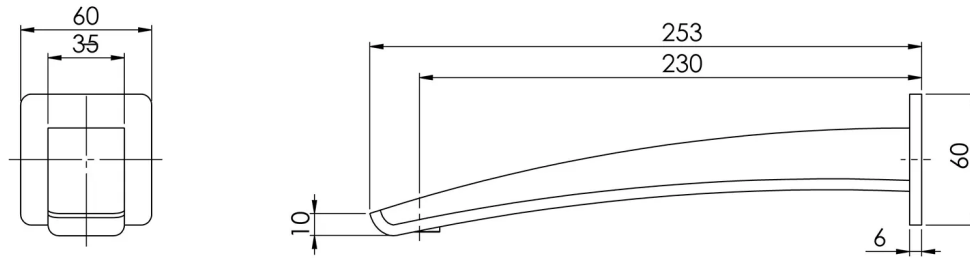

RUSH

RUSH WALL BASIN OUTLET 230MM

SPECIFICATIONS

AVAILABLE IN

RU775 CHR
Chrome

RU775-40
Brushed Nickel

RU775 MB
Matte Black

INFORMATION

Temperature Rating
1 - 75°C

Pressure Rating
150 - 500kPa

MAINTENANCE AND CARE:

- All surfaces should be cleaned with mild liquid detergent or soap and water.
- Do not use cream cleaners or citrus based cleaning products, as they are abrasive.
- Use of unsuitable cleaning agents may damage the surface.
- Any damage caused in this way will not be covered by warranty.

Please visit <https://www.phoenixtapware.com.au/warranty> to view the full warranty