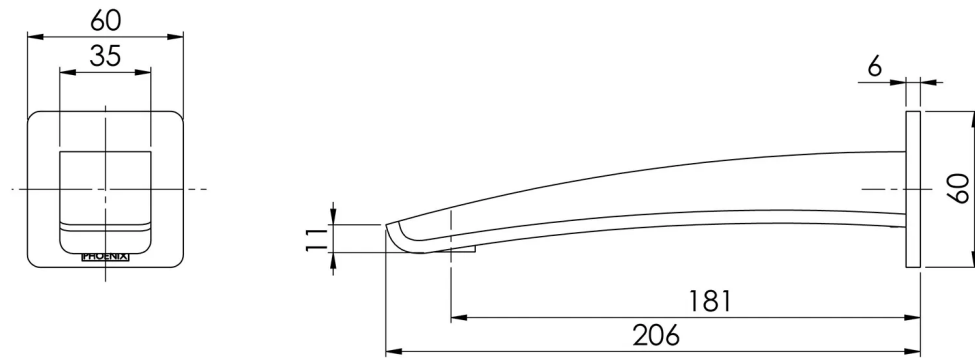

RUSH

RUSH WALL BASIN OUTLET 180MM

SPECIFICATIONS

AVAILABLE IN

RU774 CHR
Chrome

RU774-40
Brushed Nickel

RU774 MB
Matte Black

INFORMATION

Temperature Rating
1 - 75°C

Pressure Rating
150 - 500kPa

MAINTENANCE AND CARE:

- All surfaces should be cleaned with mild liquid detergent or soap and water.
- Do not use cream cleaners or citrus based cleaning products, as they are abrasive.
- Use of unsuitable cleaning agents may damage the surface.
- Any damage caused in this way will not be covered by warranty.

Please visit <https://www.phoenixtapware.com.au/warranty> to view the full warranty