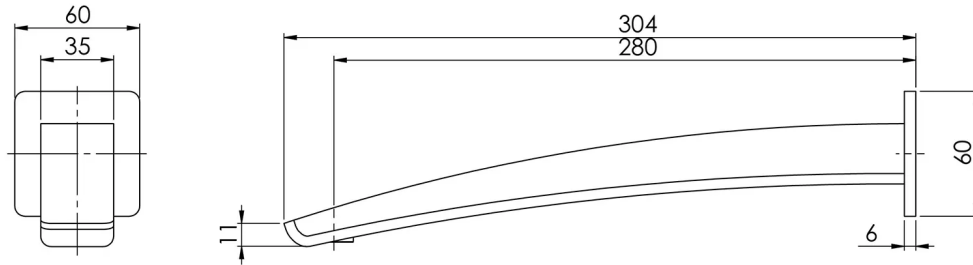

RUSH

RUSH WALL BASIN OUTLET 280MM

SPECIFICATIONS

AVAILABLE IN

RU771 CHR
Chrome

RU771 MB
Matte Black

INFORMATION

Temperature Rating
1 - 75°C