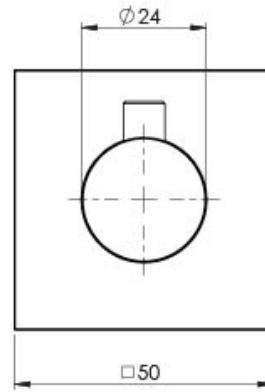

RADII

RADII ROBE HOOK SQUARE PLATE

SPECIFICATIONS

AVAILABLE IN

RS897 CHR
Chrome

RS897 BN
Brushed Nickel

RS897 GM
Gun Metal

RS897-31
Brushed Carbon

Please visit <https://www.phoenixtapware.com.au/warranty> to view the full warranty

While we aim to ensure the specifications shown are correct at time of printing, Phoenix Tapware reserves the right to make modifications without prior notice. Always use the physical product measurements for mark-ups and roughing-in as the line drawing shown may differ from the actual product over time. All measurements are shown in millimetres. Colours may vary from image shown.