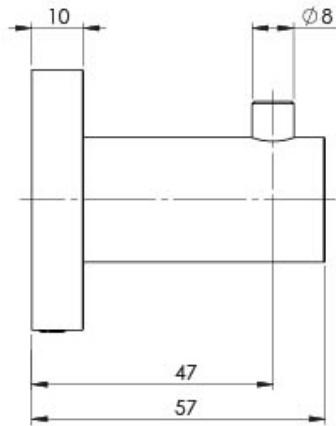

RADII

RADII ROBE HOOK SQUARE PLATE

SPECIFICATIONS

AVAILABLE IN

RS897 CHR
Chrome

RS897 BN
Brushed Nickel

RS897 GM
Gun Metal

RS897-31
Brushed Carbon

Please visit <https://www.phoenixtapware.com.au/warranty> to view the full warranty

While we aim to ensure the specifications shown are correct at time of printing, Phoenix Tapware reserves the right to make modifications without prior notice. Always use the physical product measurements for mark-ups and roughing-in as the line drawing shown may differ from the actual product over time. All measurements are shown in millimetres. Colours may vary from image shown.