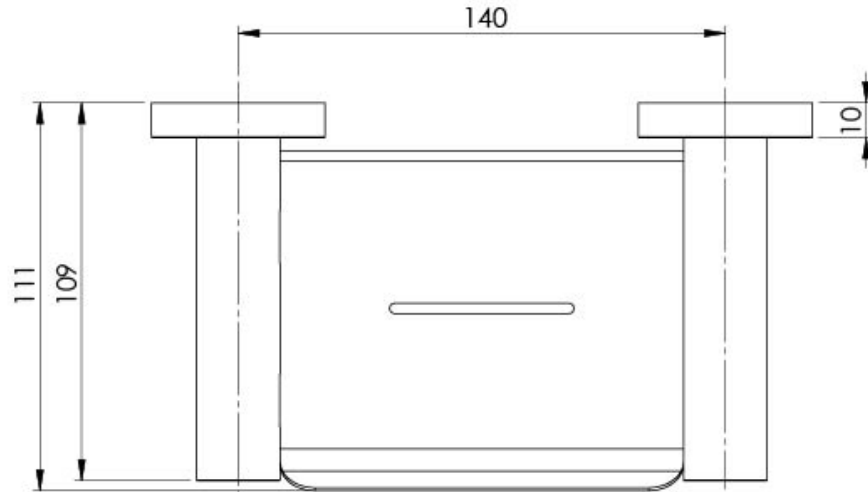

RADII

RADII SOAP DISH SQUARE PLATE

SPECIFICATIONS

AVAILABLE IN

RS895 CHR
Chrome

RS895 BN
Brushed Nickel

RS895 GM
Gun Metal

RS895-31
Brushed Carbon