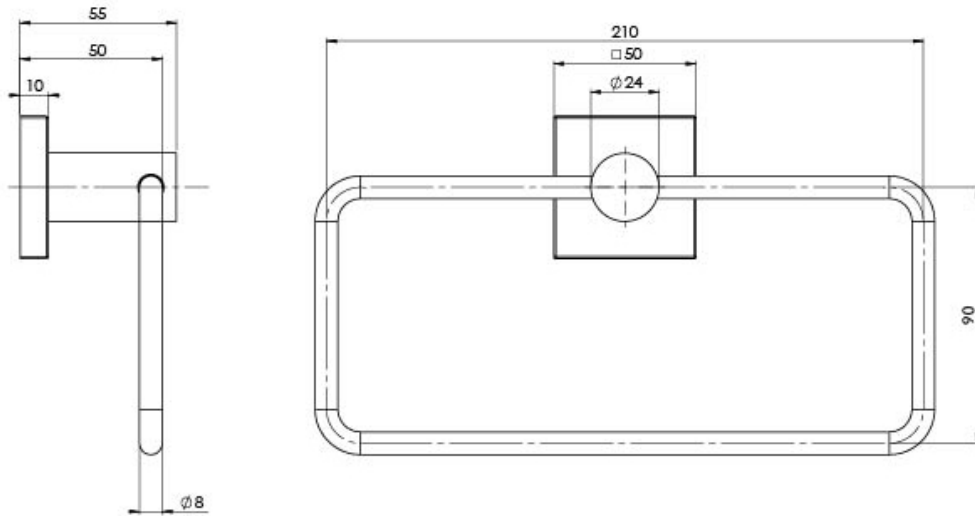

RADII

RADII HAND TOWEL HOLDER SQUARE PLATE

SPECIFICATIONS

AVAILABLE IN

RS893 CHR
Chrome

RS893 BN
Brushed Nickel

RS893 GM
Gun Metal

RS893-31
Brushed Carbon

RS893 MB
Matte Black

INFORMATION

MAINTENANCE AND CARE:

- All surfaces should be cleaned with mild liquid detergent or soap and water.
- Do not use cream cleaners or citrus based cleaning products, as they are abrasive.
- Use of unsuitable cleaning agents may damage the surface.
- Any damage caused in this way will not be covered by warranty.

Please visit <https://www.phoenixtapware.com.au/warranty> to view the full warranty