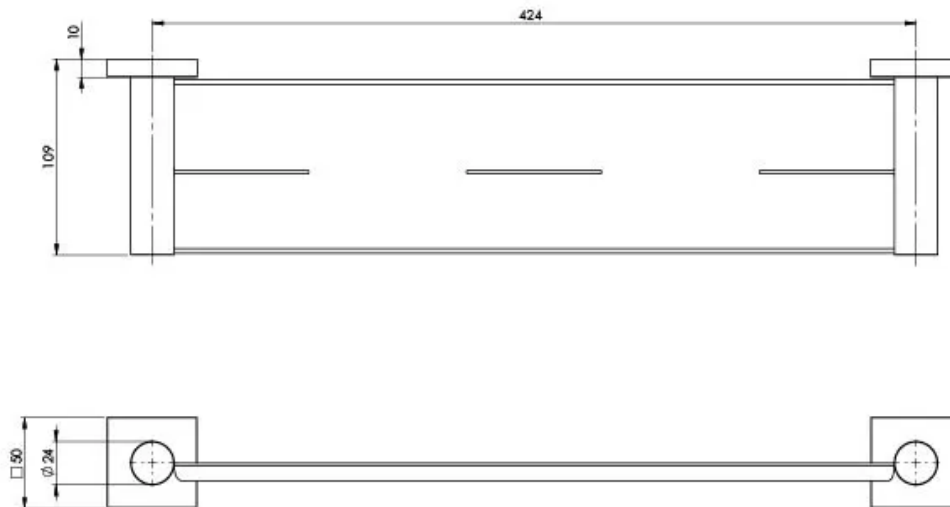

RADII

RADII METAL SHELF SQUARE PLATE

SPECIFICATIONS

AVAILABLE IN

RS886 CHR
Chrome

RS886 BN
Brushed Nickel

RS886 GM
Gun Metal

RS886 MB
Matte Black