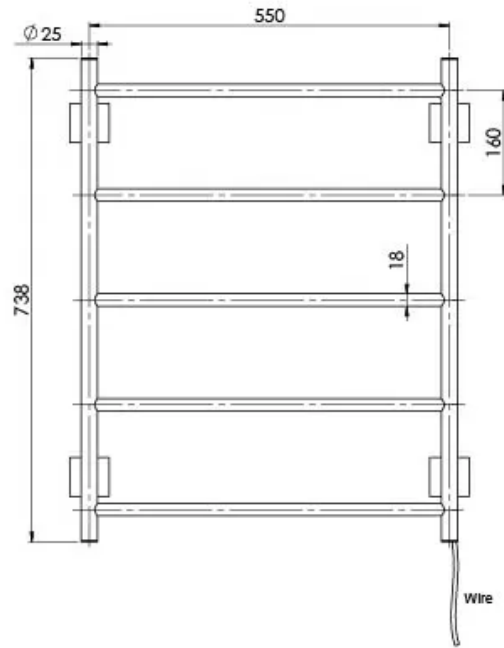

RADII

RADII HEATED TOWEL LADDER 550 X 740MM SQUARE PLATE

SPECIFICATIONS

AVAILABLE IN

RS8750 CHR
Chrome

RS8750 BN
Brushed Nickel

RS8750 MB
Matte Black

INFORMATION

Electricity Input: 240V, 50Hz | Power Rating: 35W | IP Rating: IPX4 | Connection position: Bottom right |
Connection type: Plug-in or Hardwire

Please visit <https://www.phoenixtapware.com.au/warranty> to view the full warranty

While we aim to ensure the specifications shown are correct at time of printing, Phoenix Tapware reserves the right to make modifications without prior notice. Always use the physical product measurements for mark-ups and roughing-in as the line drawing shown may differ from the actual product over time. All measurements are shown in millimetres. Colours may vary from image shown.