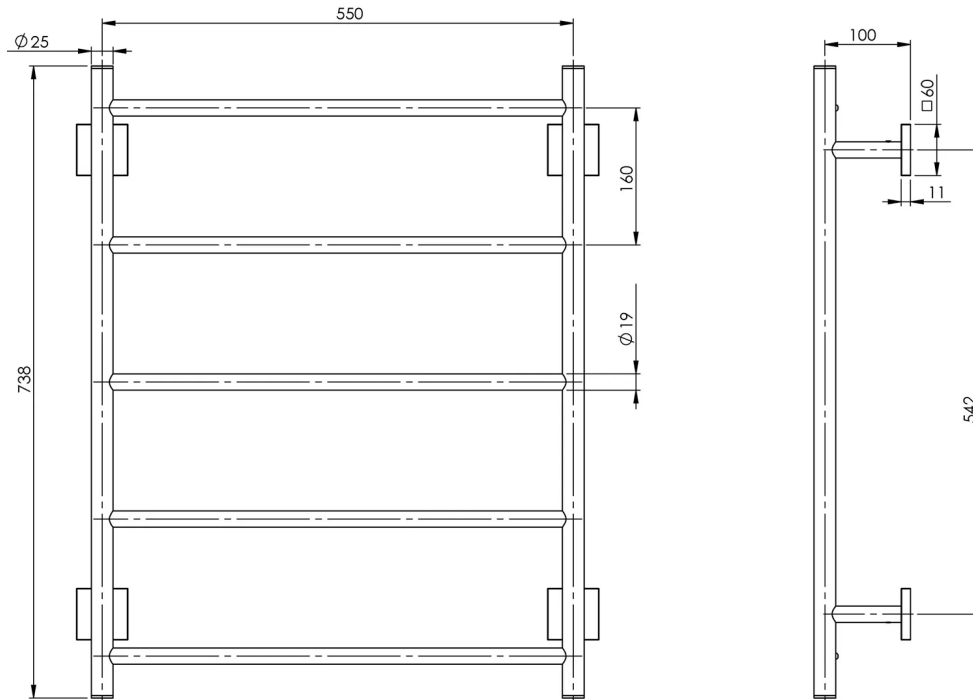

RADII

RADII TOWEL LADDER 550 X 740MM SQUARE PLATE

SPECIFICATIONS

AVAILABLE IN

RS870 CHR
Chrome

RS870 BN
Brushed Nickel

RS870 MB
Matte Black

INFORMATION

MAINTENANCE AND CARE:

- All surfaces should be cleaned with mild liquid detergent or soap and water.
- Do not use cream cleaners or citrus based cleaning products, as they are abrasive.
- Use of unsuitable cleaning agents may damage the surface.
- Any damage caused in this way will not be covered by warranty.

Please visit <https://www.phoenixtapware.com.au/warranty> to view the full warranty

While we aim to ensure the specifications shown are correct at time of printing, Phoenix Tapware reserves the right to make modifications without prior notice. Always use the physical product measurements for mark-ups and roughing-in as the line drawing shown may differ from the actual product over time. All measurements are shown in millimetres. Colours may vary from image shown.

Ph: +61 3 9780 4200
01/11/2023
phoenixtapware.com.au