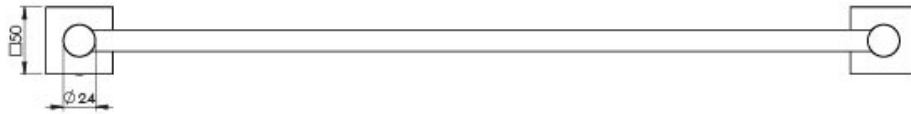

RADII

RADII DOUBLE TOWEL RAIL 600MM SQUARE PLATE

SPECIFICATIONS

AVAILABLE IN

RS813 CHR
Chrome

RS813 BN
Brushed Nickel

RS813 GM
Gun Metal

RS813-31
Brushed Carbon