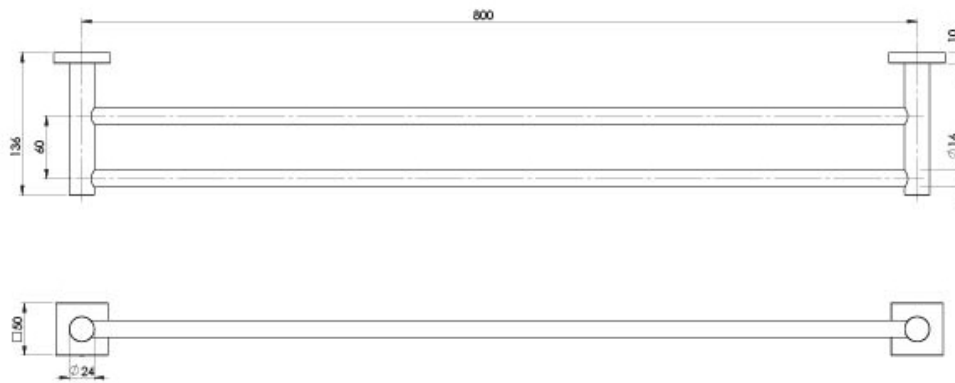

RADII

RADII DOUBLE TOWEL RAIL 800MM SQUARE PLATE

SPECIFICATIONS

AVAILABLE IN

RS812 CHR
Chrome

RS812 BN
Brushed Nickel

RS812 GM
Gun Metal

RS812-31
Brushed Carbon