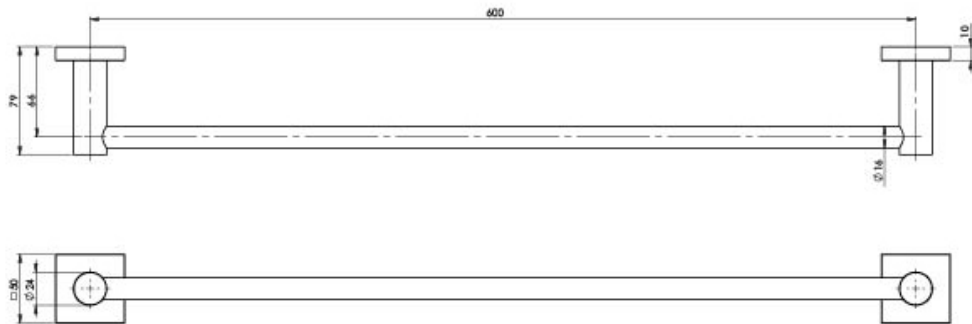

RADII

RADII SINGLE TOWEL RAIL 600MM SQUARE PLATE

SPECIFICATIONS

AVAILABLE IN

RS804 CHR
Chrome

RS804 BN
Brushed Nickel

RS804 GM
Gun Metal

RS804-31
Brushed Carbon