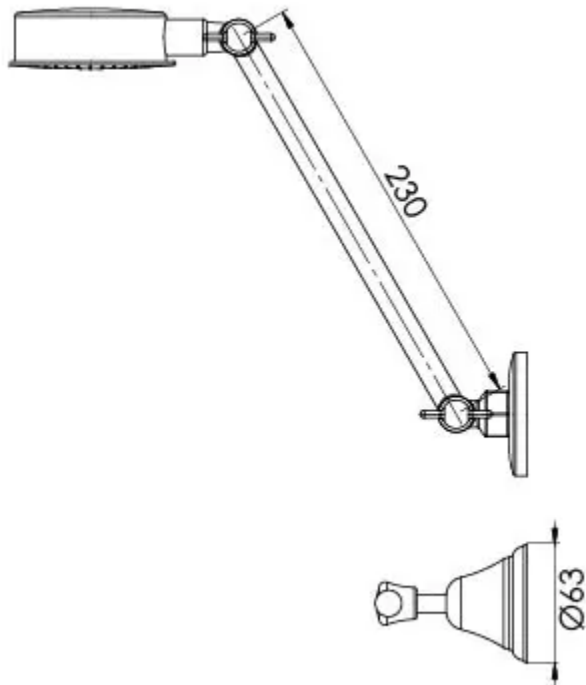

RHAPSODY

RHAPSODY LEVER SHOWER SET

SPECIFICATIONS

AVAILABLE IN

RL220 CHR
Chrome

INFORMATION

Temperature Rating
1 - 75°C

Pressure Rating
150 - 500kPa