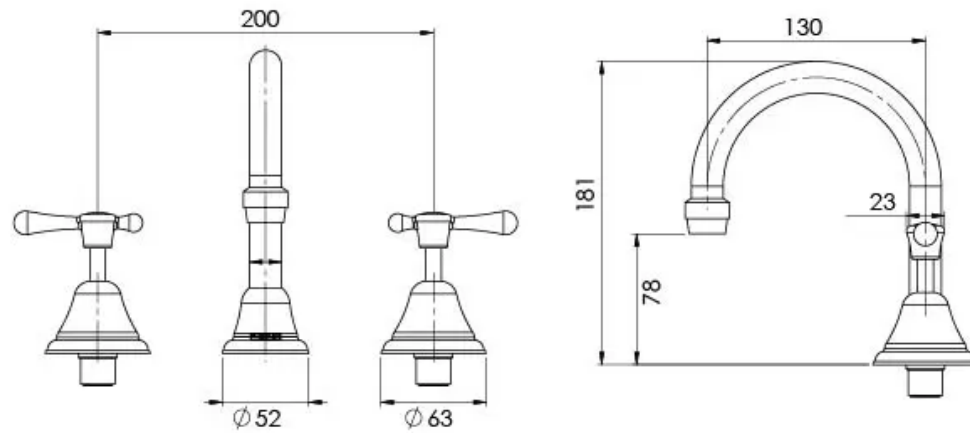

RHAPSODY

RHAPSODY LEVER BASIN SET

SPECIFICATIONS

AVAILABLE IN

RL100 CHR
Chrome

INFORMATION

Temperature Rating
1 - 75°C

Pressure Rating
150 - 500kPa

MAINTENANCE AND CARE:

- All surfaces should be cleaned with mild liquid detergent or soap and water.
- Do not use cream cleaners or citrus based cleaning products, as they are abrasive.
- Use of unsuitable cleaning agents may damage the surface.
- Any damage caused in this way will not be covered by warranty.

Please visit <https://www.phoenixtapware.com.au/warranty> to view the full warranty

While we aim to ensure the specifications shown are correct at time of printing, Phoenix Tapware reserves the right to make modifications without prior notice. Always use the physical product measurements for mark-ups and roughing-in as the line drawing shown may differ from the actual product over time. All measurements are shown in millimetres. Colours may vary from image shown.

Ph: +61 3 9780 4200
01/11/2023
phoenixtapware.com.au