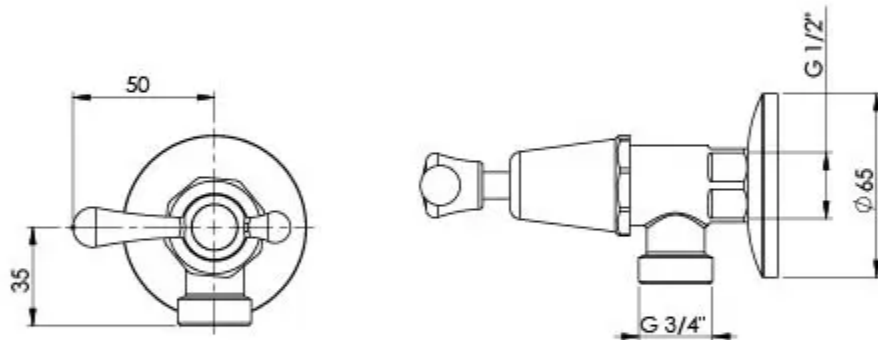

RHAPSODY

RHAPSODY LEVER WASHING MACHINE STOPS

SPECIFICATIONS

AVAILABLE IN

RL061CHR
Chrome

INFORMATION

Temperature Rating
1 - 75°C

Pressure Rating
150 - 500kPa

Please visit <https://www.phoenixtapware.com.au/warranty> to view the full warranty

While we aim to ensure the specifications shown are correct at time of printing, Phoenix Tapware reserves the right to make modifications without prior notice. Always use the physical product measurements for mark-ups and roughing-in as the line drawing shown may differ from the actual product over time. All measurements are shown in millimetres. Colours may vary from image shown.