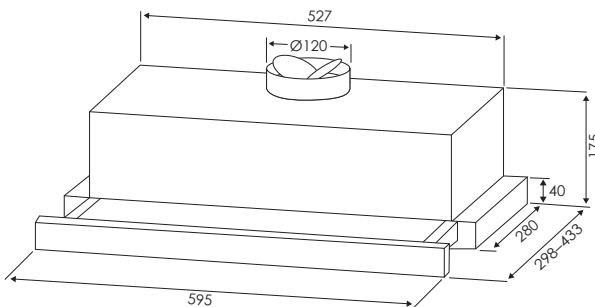

RECIRCULATING VENTING

Slide out rangehood 60cm

Model: RHSOR61

- Ducted or recirculating with front or top venting option
- Stainless steel front panel 40 and 80mm
- Slider control switching 3 speeds
- Energy efficient LED light
- Noise 59 dbA
- Aluminium grease filters washable in dishwasher
- Twin motors 600m³/h
- 2 x carbon filters for recirculating operation
- Ø air outlet 120mm
- Outside air non return protection
- Additional carbon filters available for recirculating installation - Order KMCF039
- This appliance comes with a 10A plug and cord ready for plug in and use

10A Plug
Ready to use

These dimensions are provided as a general guide only and should not be used for designing or constructing cabinetry or for installation.

To obtain full installation instructions for this appliance go to kleenmaid.com.au and click on User Care Manuals, top right.