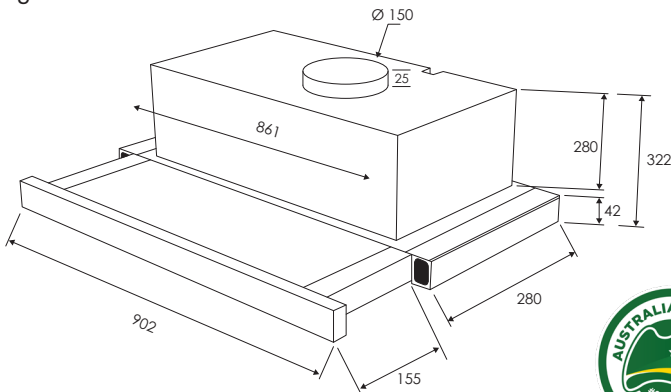

Slide Out Rangehood 90cm

Model: RHSO91

- Stainless steel front panel
- Single fan 850m³/h, Noise 57 dbA
- Ø air output 150mm
- 2 x energy efficient 1.5W LED lamps
- 5 layer aluminium anti-grease filter, washable in dishwasher
- 2 speed toggle control
- Automatic light activation
- **LaserDure** permanent logo marking
- Optional carbon filters available for recirculating installation - Order KMCF039
- This appliance comes with a 10A plug and cord ready for plug in and use

10A Plug
Ready to use

These dimensions are provided as a general guide only and should not be used for designing or constructing cabinetry or for installation.

To obtain full installation instructions for this appliance go to kleenmaid.com.au and click on User Care Manuals, top right.

Fineline :0124211

J12761_01