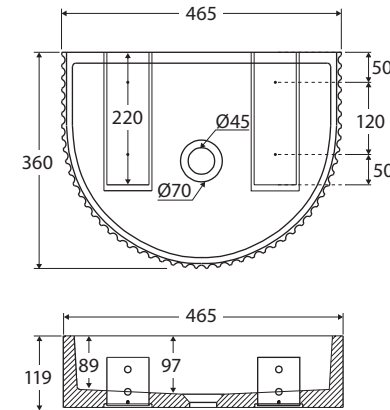

Valentina

FLUTED ARCH
CONCRETE
WALL HUNG BASIN

Features

- Fluted design
- Concrete with food-grade nano sealant
- No overflow
- Requires 32 mm non-overflow waste (not included)
- Extra heavy duty mounting brackets and bolts included
- Capacity: 10.5L
- Weight: 12kg

While we aim to ensure specifications are correct at the time of publication, Fienza reserves the right to make modifications without prior notice. Physical colour may vary from image shown. All measurements are shown in millimetres. For ceramic products, please allow +/- 10 mm tolerance for manufacturing variance. Always use physical product measurements for mark-ups and roughing-in as the technical drawing may differ from actual product received.