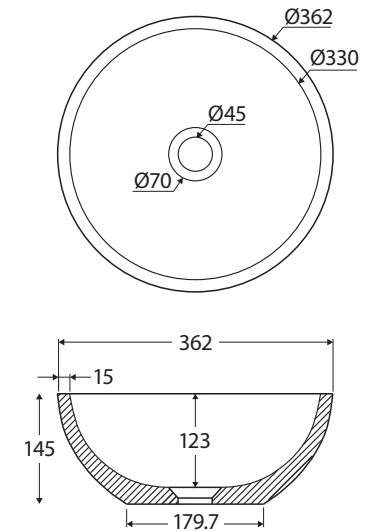

## ROUND CONCRETE ABOVE COUNTER BASIN

### Features

- Wide round bowl design
- Textured outer surface
- Concrete with food-grade nano sealant
- No overflow
- Requires 32 mm non-overflow waste (not included)
- Capacity: 7.2L
- Weight: 7kg

While we aim to ensure specifications are correct at the time of publication, Fienza reserves the right to make modifications without prior notice. Physical colour may vary from image shown. All measurements are shown in millimetres. For ceramic products, please allow +/- 10 mm tolerance for manufacturing variance. Always use physical product measurements for mark-ups and roughing-in as the technical drawing may differ from actual product received.