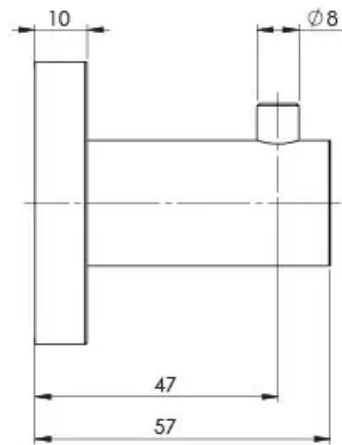

RADII SS

RADII SS 316 ROBE HOOK ROUND PLATE

SPECIFICATIONS

AVAILABLE IN

RA897-51
Stainless Steel

INFORMATION

MAINTENANCE AND CARE:

- All surfaces should be cleaned with mild liquid detergent or soap and water.
- Do not use cream cleaners or citrus based cleaning products, as they are abrasive.
- Use of unsuitable cleaning agents may damage the surface.
- Any damage caused in this way will not be covered by warranty.