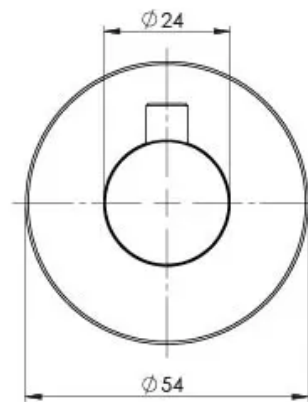

RADII SS

RADII SS 316 ROBE HOOK ROUND PLATE

SPECIFICATIONS

AVAILABLE IN

RA897-51
Stainless Steel

INFORMATION

MAINTENANCE AND CARE:

- All surfaces should be cleaned with mild liquid detergent or soap and water.
- Do not use cream cleaners or citrus based cleaning products, as they are abrasive.
- Use of unsuitable cleaning agents may damage the surface.
- Any damage caused in this way will not be covered by warranty.