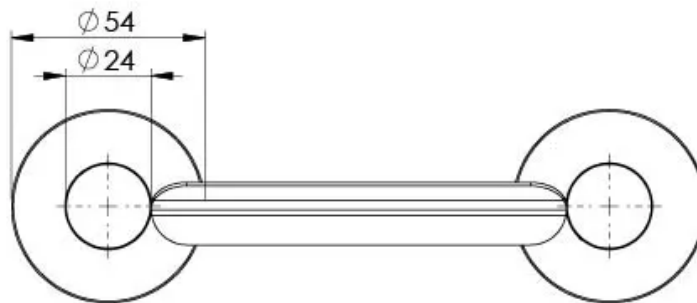

MAINTENANCE AND CARE:

- All surfaces should be cleaned with mild liquid detergent or soap and water.
- Do not use cream cleaners or citrus based cleaning products, as they are abrasive.
- Use of unsuitable cleaning agents may damage the surface.
- Any damage caused in this way will not be covered by warranty.

Please visit <https://www.phoenixtapware.com.au/warranty> to view the full warranty

While we aim to ensure the specifications shown are correct at time of printing, Phoenix Tapware reserves the right to make modifications without prior notice. Always use the physical product measurements for mark-ups and roughing-in as the line drawing shown may differ from the actual product over time. All measurements are shown in millimetres. Colours may vary from image shown.

Ph: +61 3 9780 4200
01/11/2023
phoenixtapware.com.au