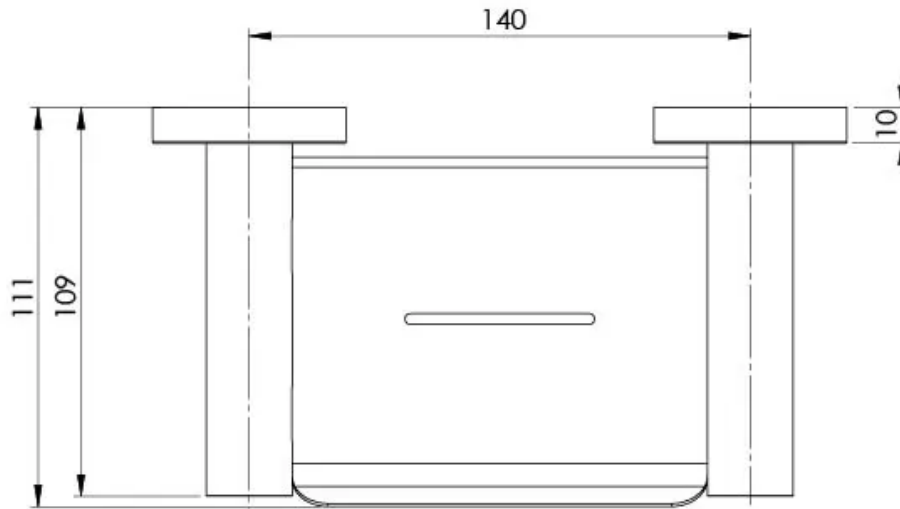

RADII

RADII SOAP DISH ROUND PLATE

SPECIFICATIONS

AVAILABLE IN

RA895 CHR
Chrome

RA895 BN
Brushed Nickel

RA895 GM
Gun Metal

RA895 MB
Matte Black

RA895-12
Brushed Gold

INFORMATION