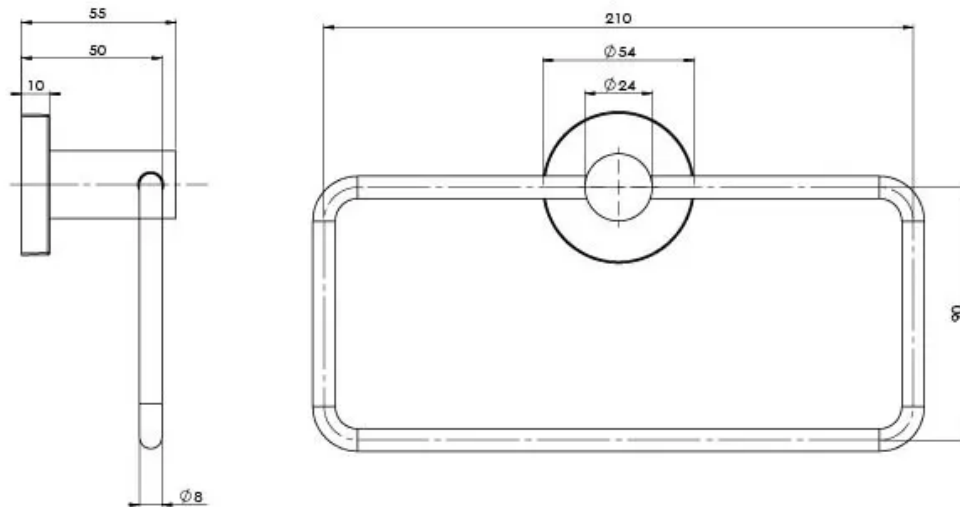

RADII SS

RADII SS 316 HAND TOWEL HOLDER ROUND PLATE

SPECIFICATIONS

AVAILABLE IN

RA893-51
Stainless Steel

INFORMATION

MAINTENANCE AND CARE:

- All surfaces should be cleaned with mild liquid detergent or soap and water.
- Do not use cream cleaners or citrus based cleaning products, as they are abrasive.
- Use of unsuitable cleaning agents may damage the surface.
- Any damage caused in this way will not be covered by warranty.