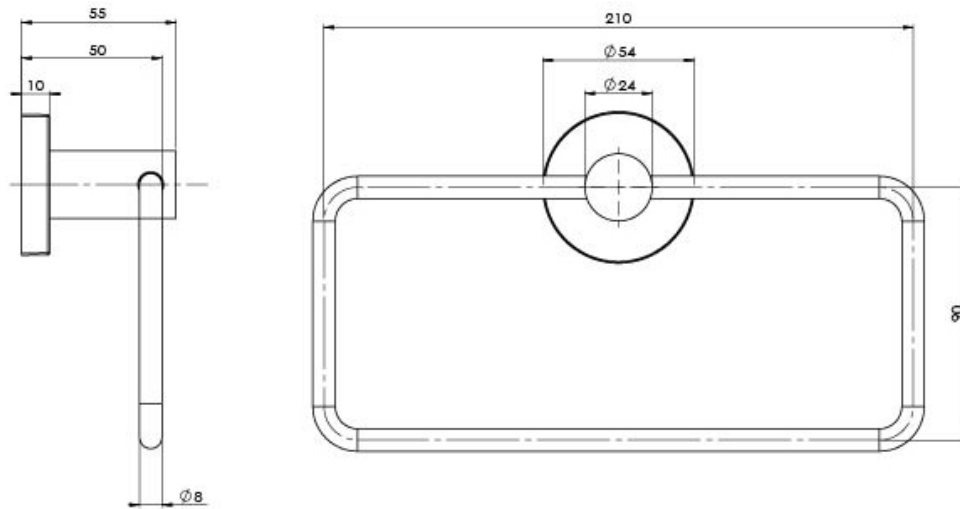

RADII

RADII HAND TOWEL HOLDER ROUND PLATE

SPECIFICATIONS

AVAILABLE IN

RA893 CHR
Chrome

RA893 BN
Brushed Nickel

RA893-31
Brushed Carbon

RA893 MB
Matte Black